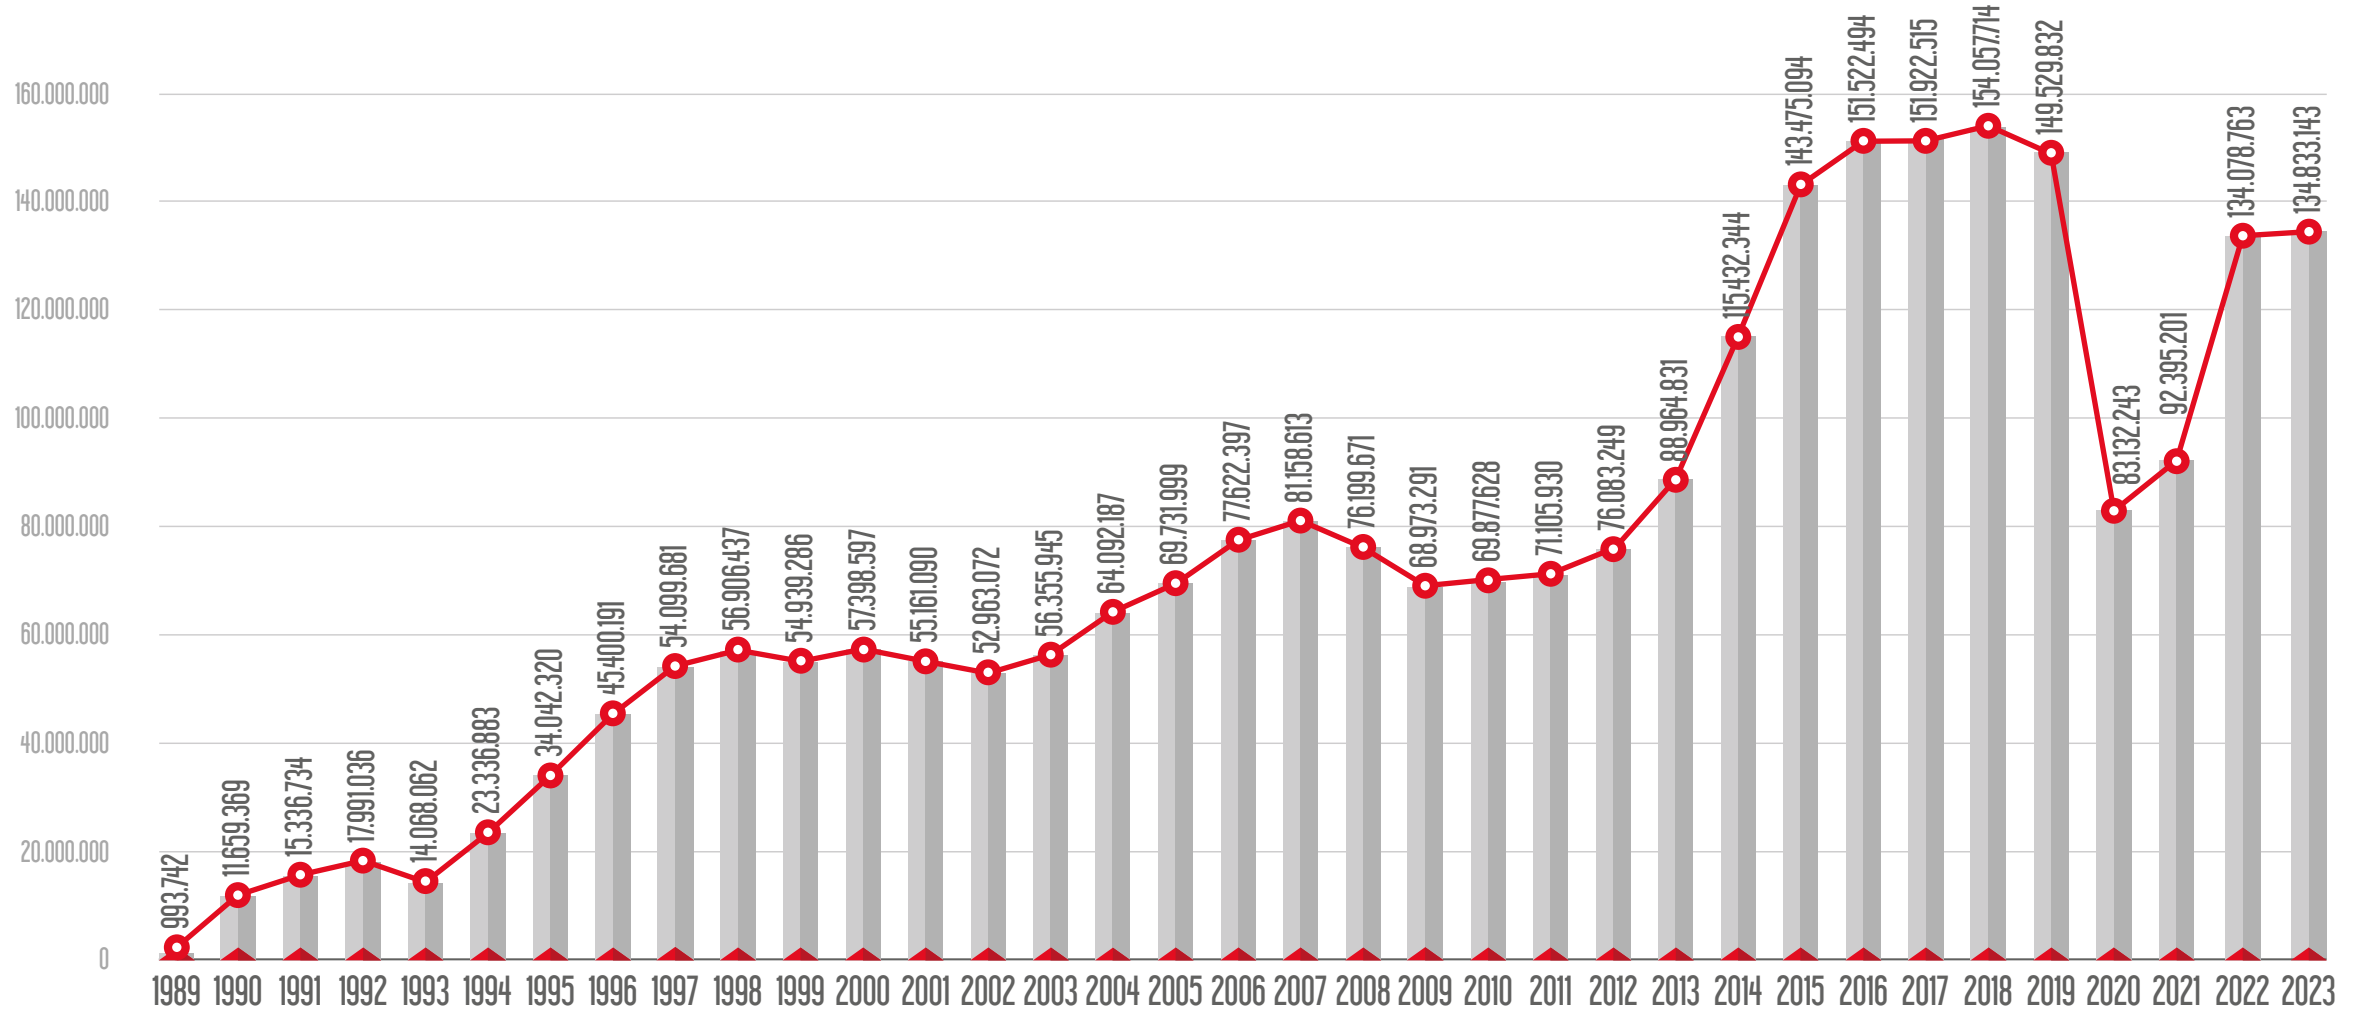

ANNUAL PASSENGER FIGURES OF THE LINES

M1 Yenikapi - Ataturk Airport - Kirazli Metro Line

M2 Yenikapi - Seyrantepe - Haciosman Metro Line

M3 Kirazlı-Kayasehir Merkez Metro Line

M4 Kadikoy - Sabiha Gokcen Airport Metro Line