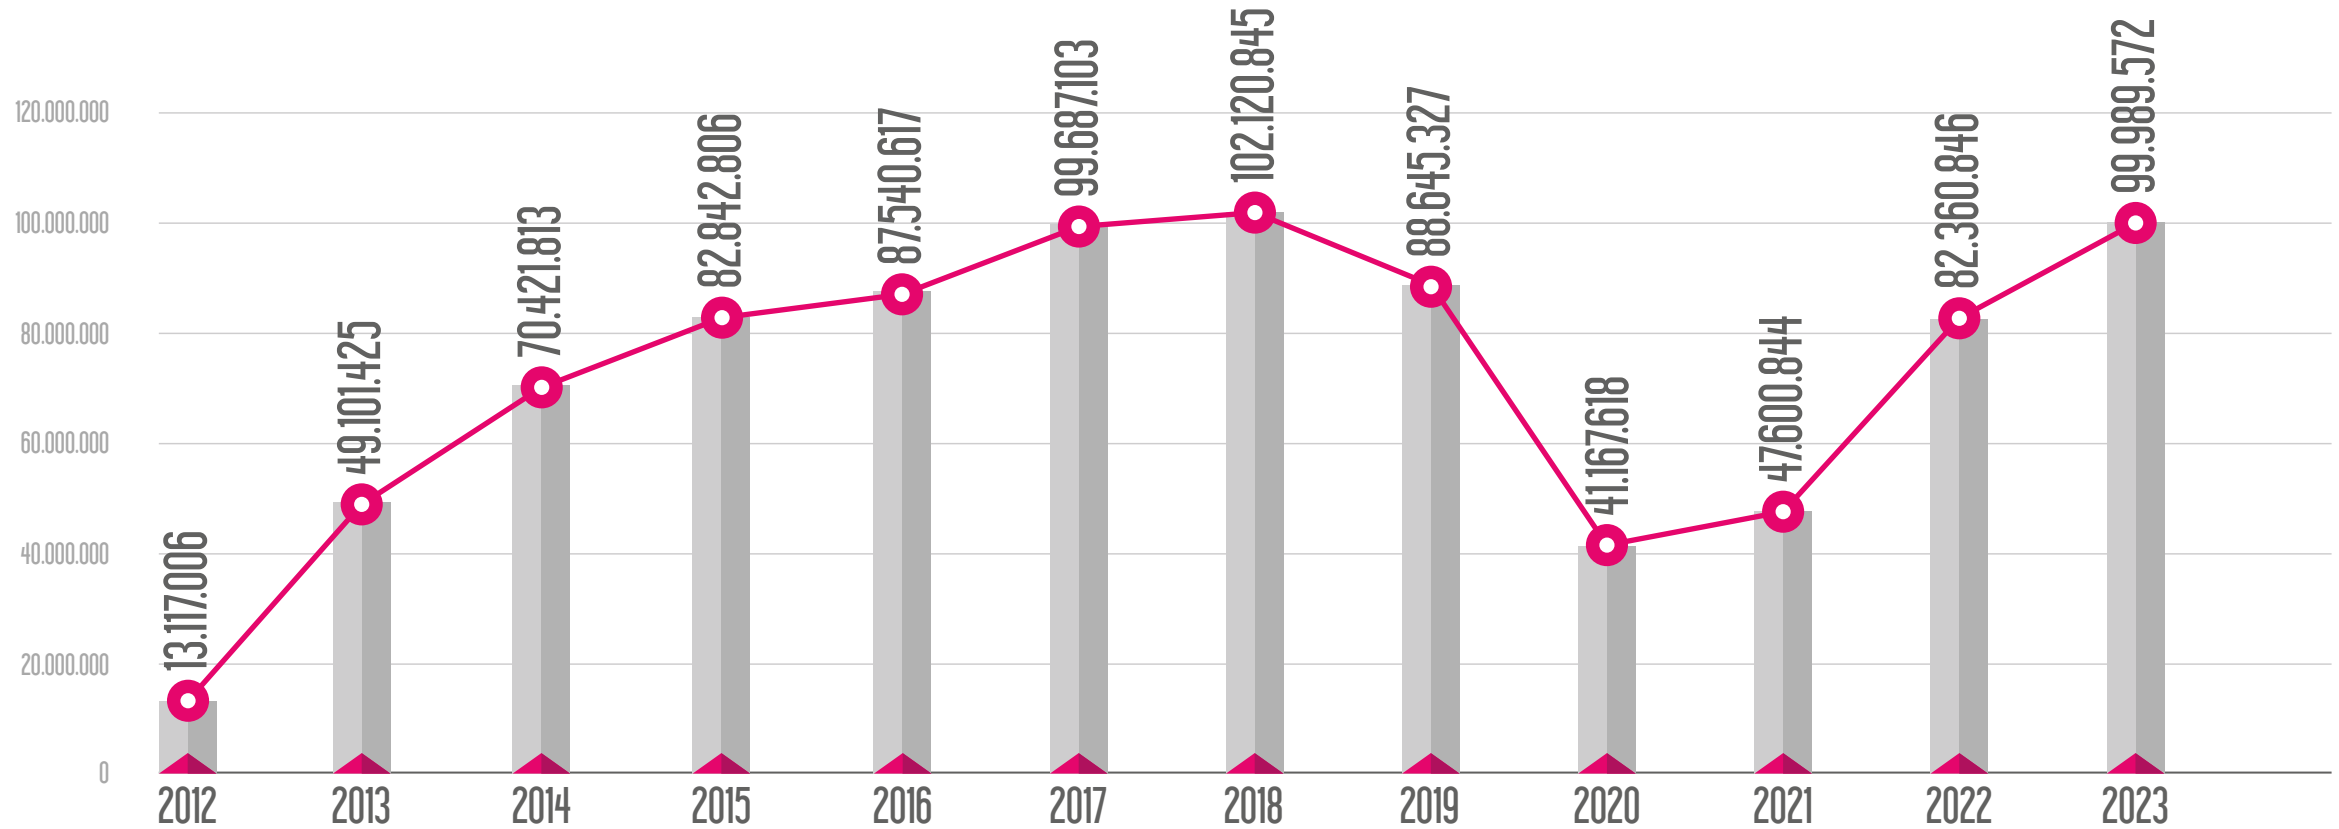

ANNUAL PASSENGER FIGURES OF THE LINES

M1 Yenikapi - Ataturk Airport - Kirazli Metro Line

M2 Yenikapi - Seyrantepe - Haciosman Metro Line

M3 Kirazlı-Kayasehir Merkez Metro Line

M4 Kadikoy - Sabiha Gokcen Airport Metro Line