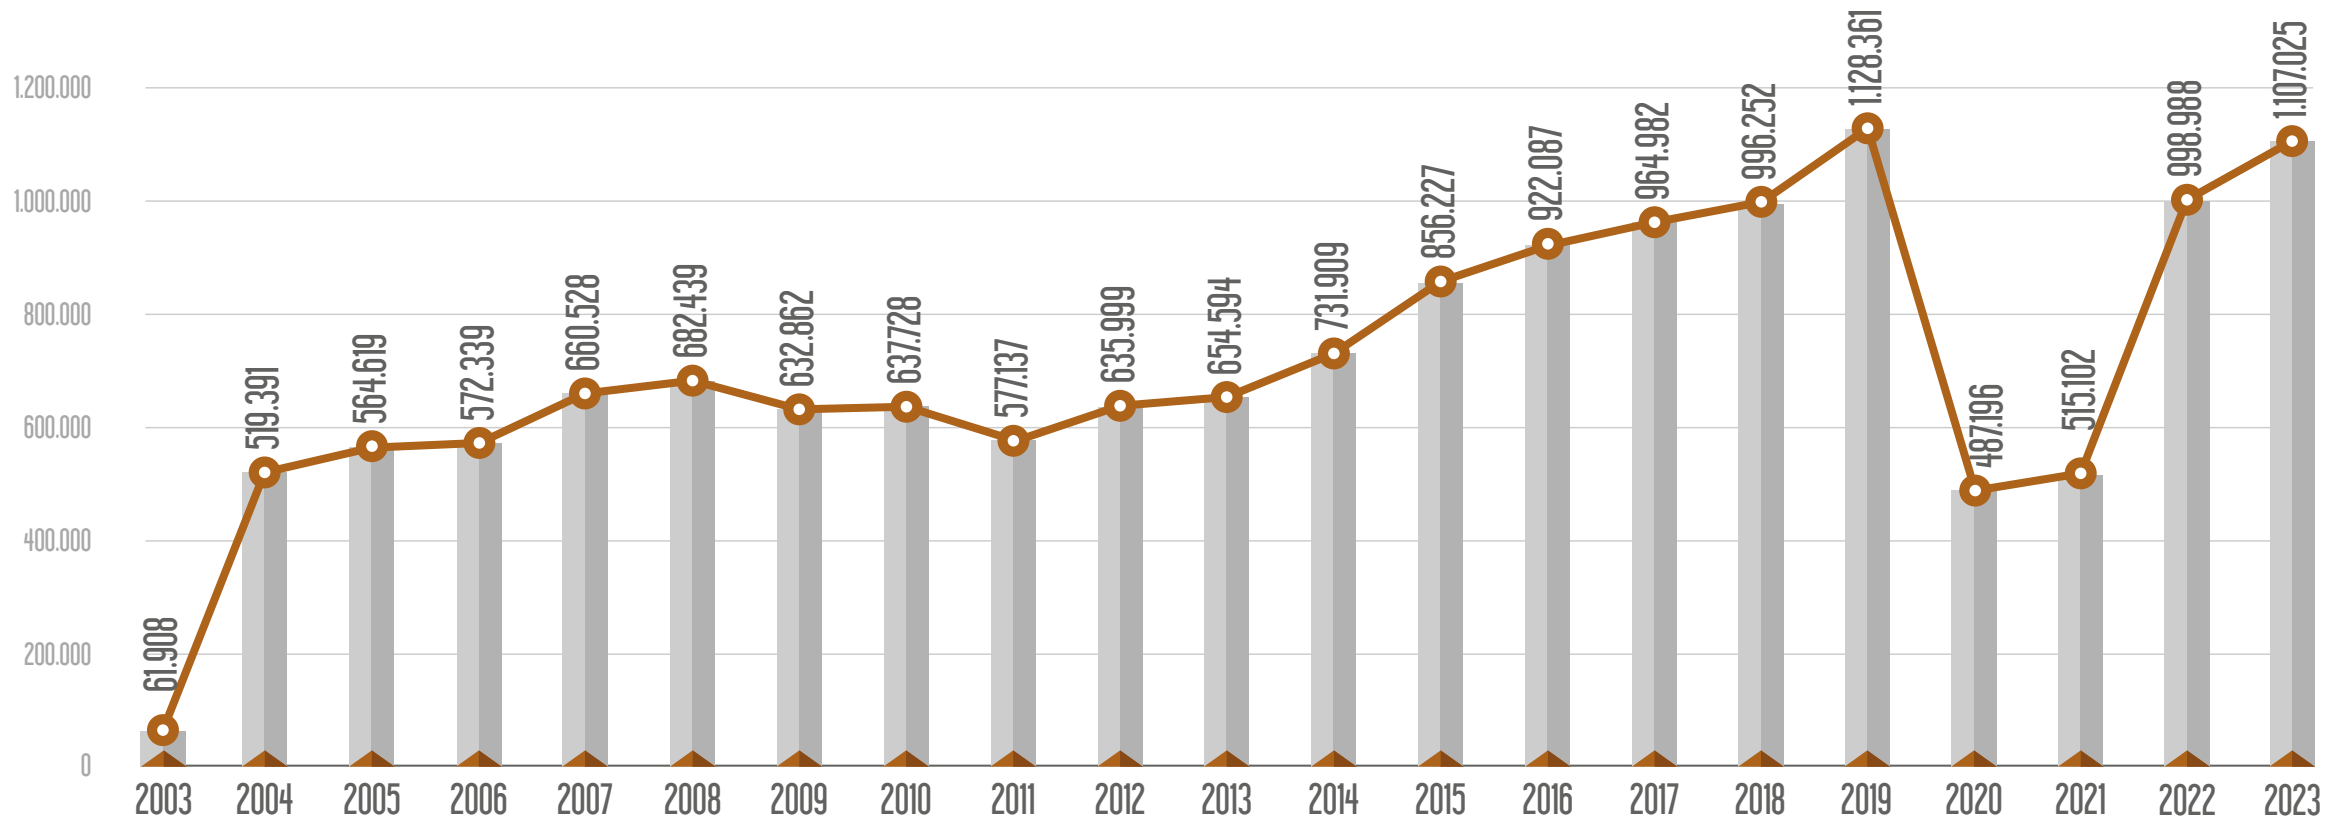

T3 Kadikoy - Moda Tram Line