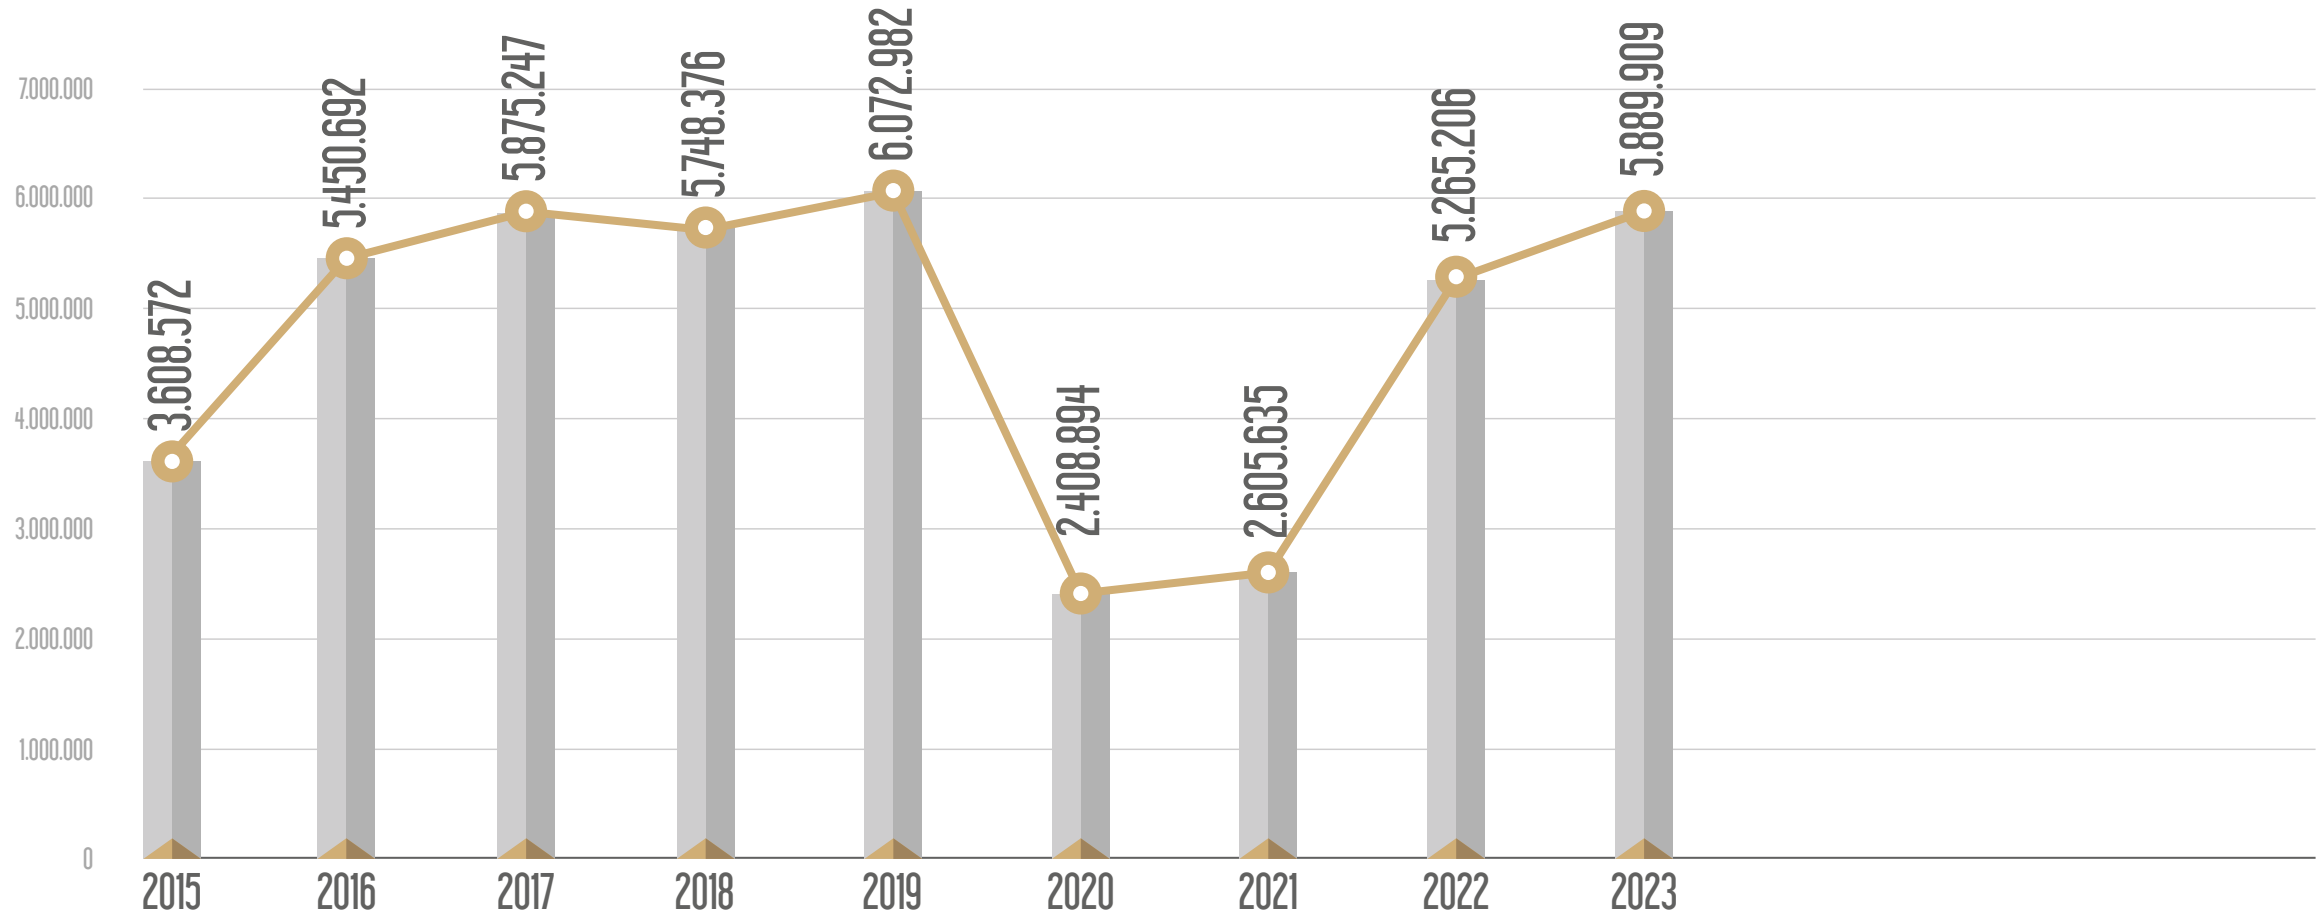

M6 Levent - Bogazici U./Hisarustu Metro Line