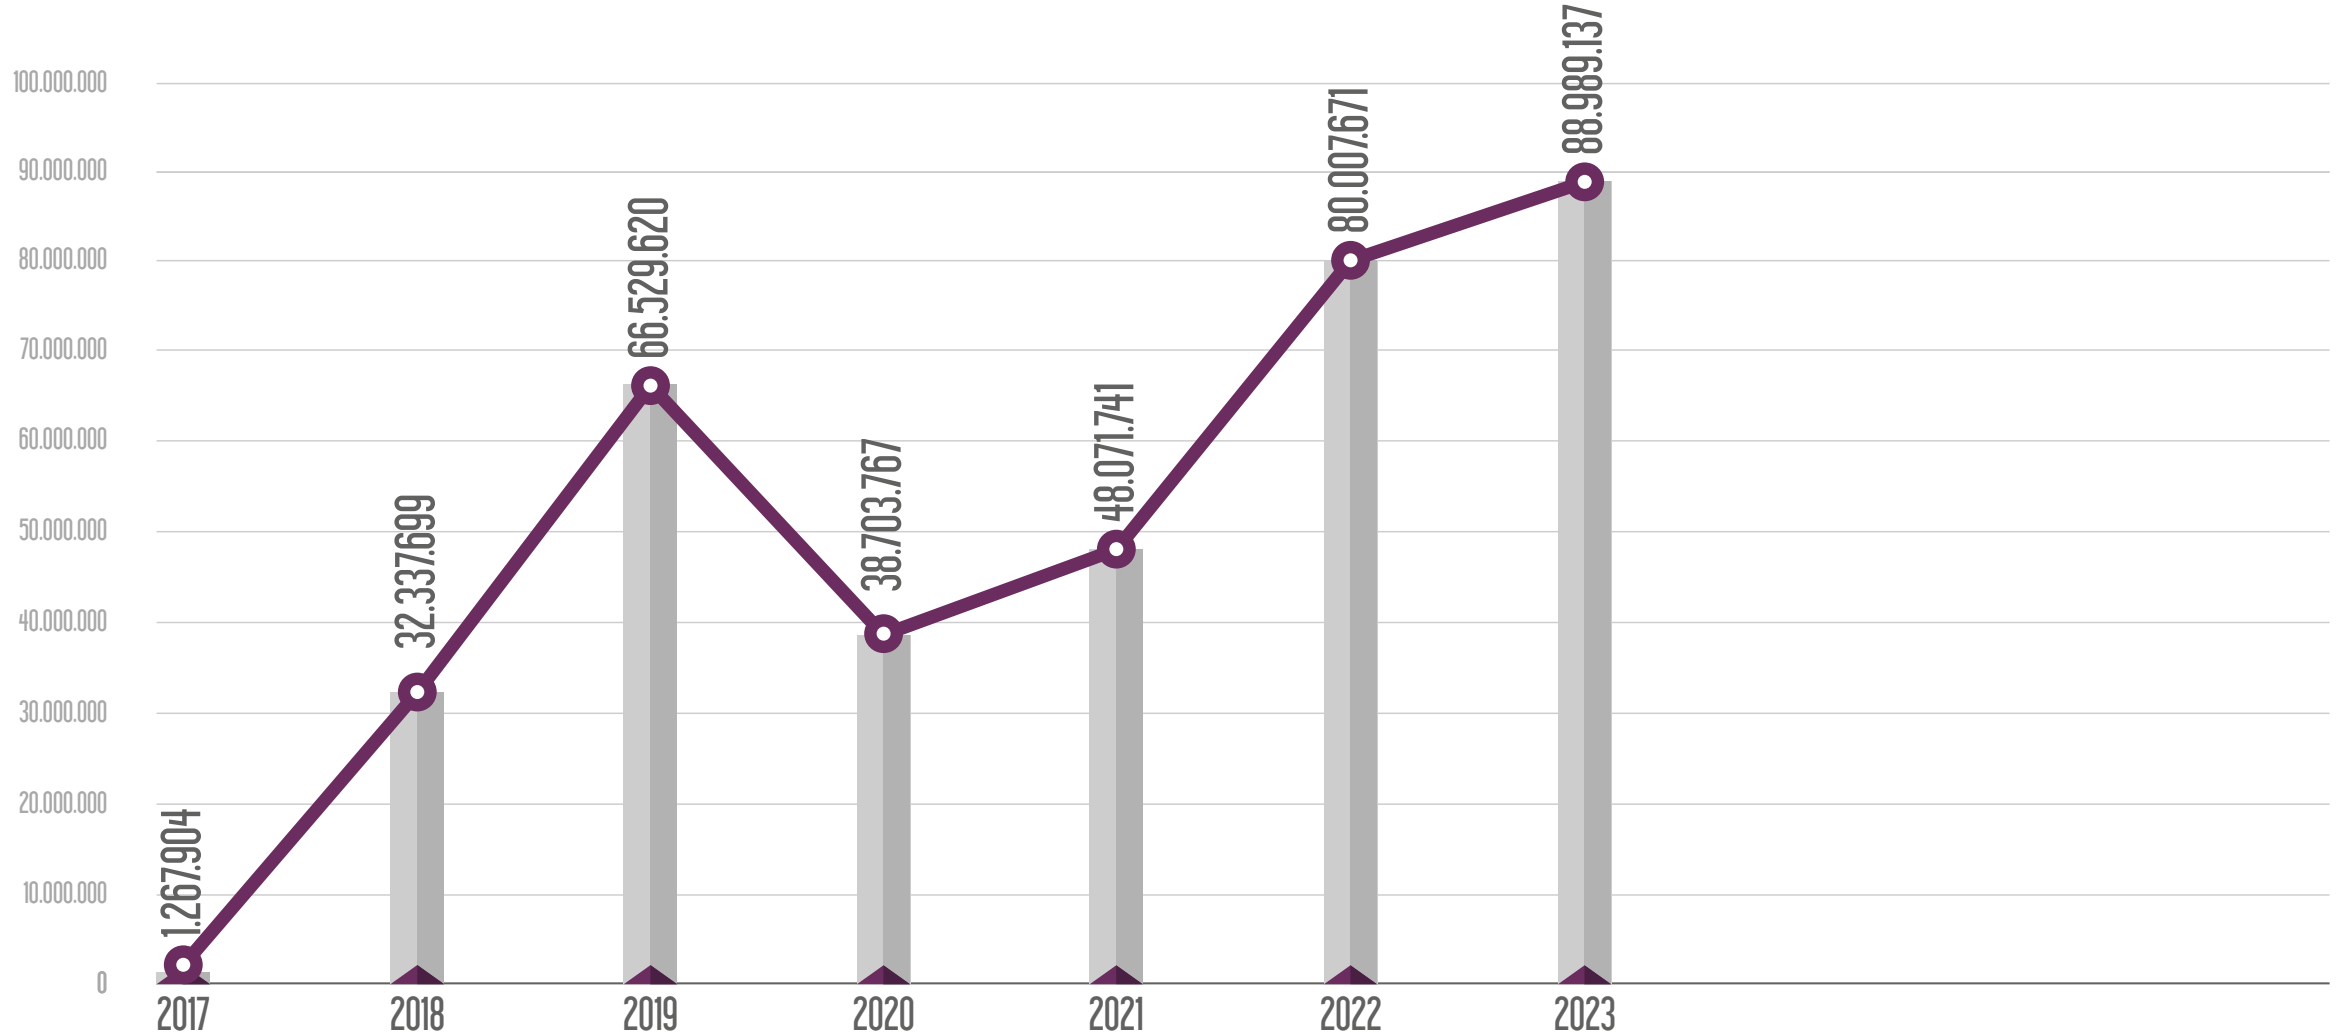

M5 Uskudar - Cekmekoy Metro Line