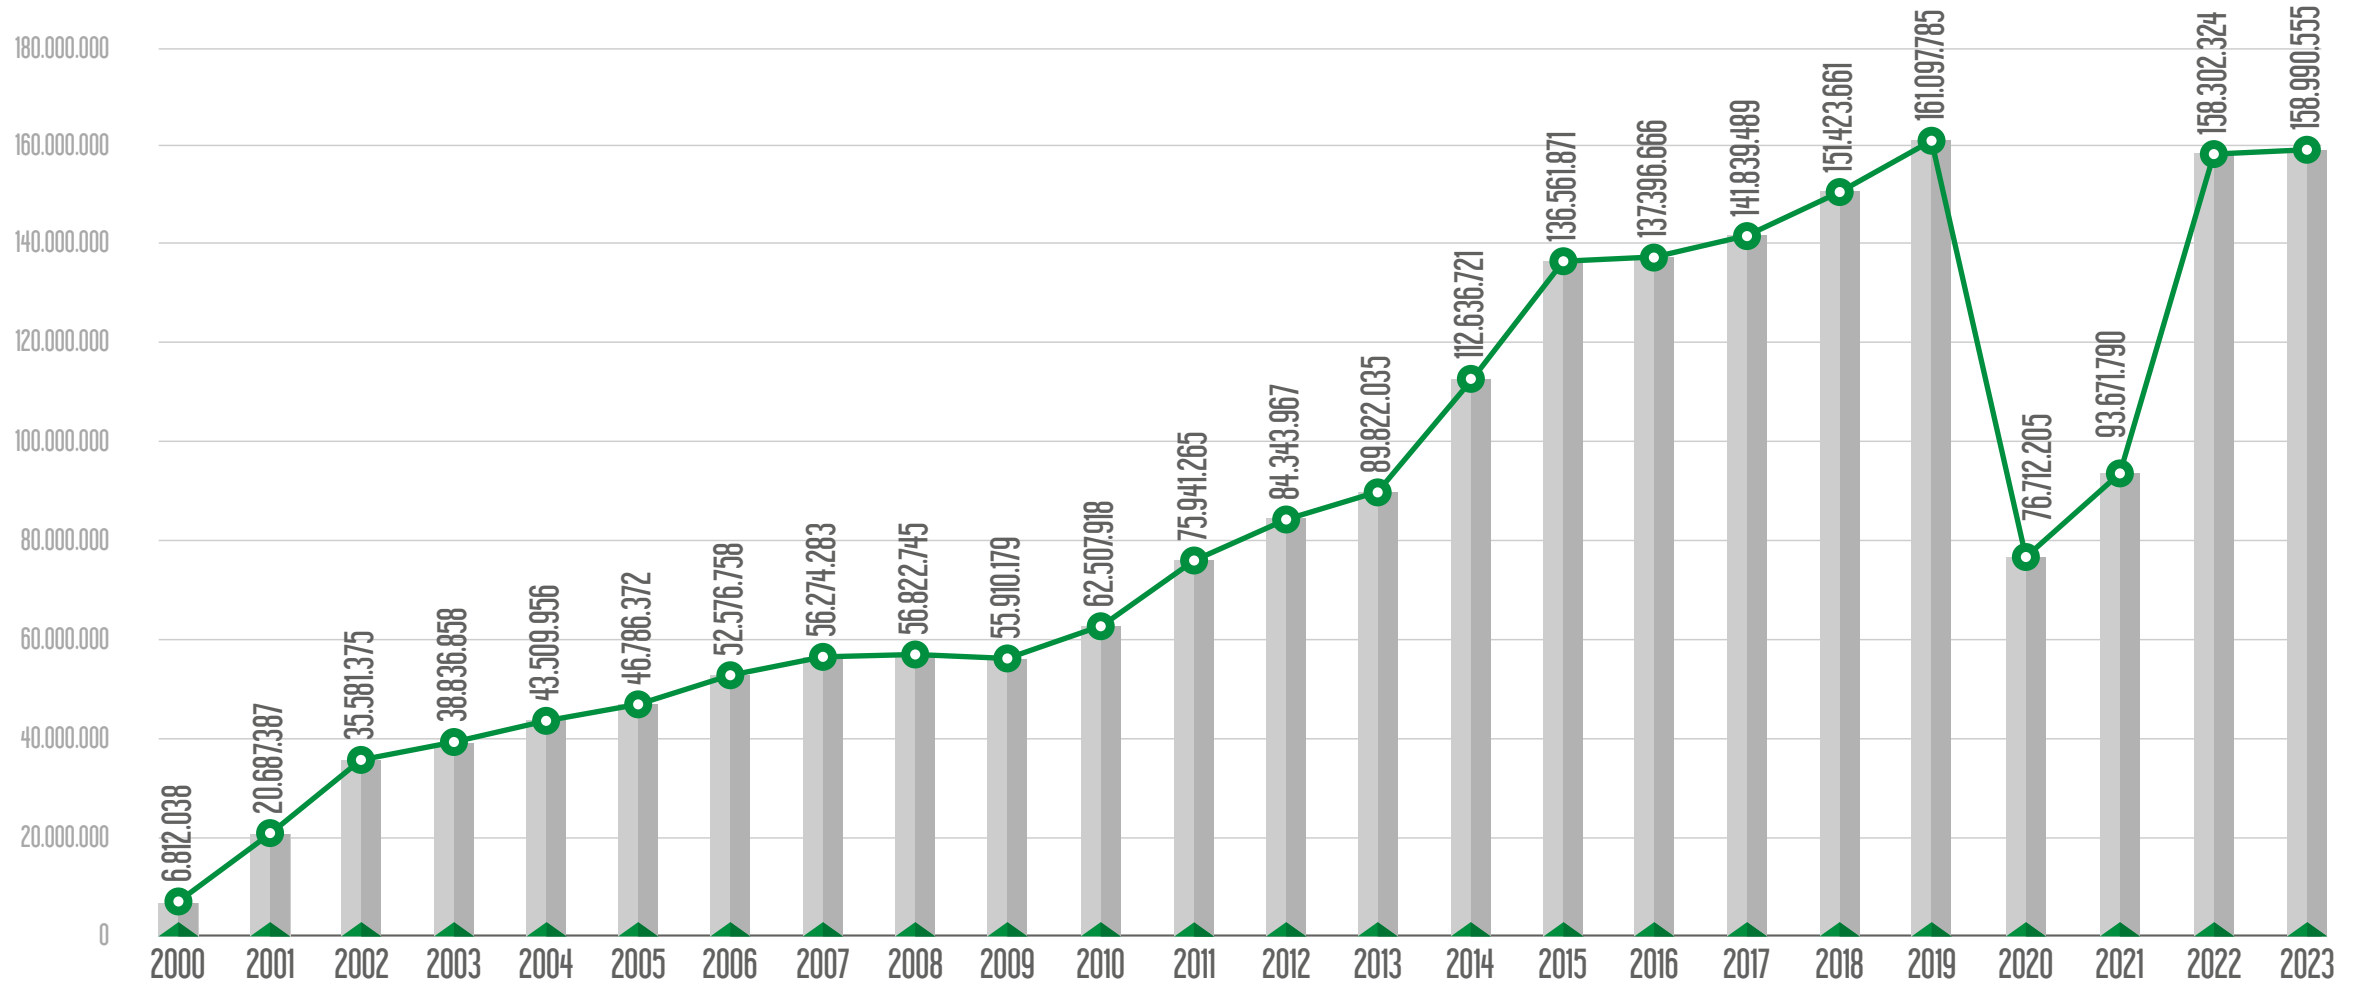

ANNUAL PASSENGER FIGURES OF THE LINES

M1 Yenikapi - Ataturk Airport - Kirazli Metro Line

M2 Yenikapi - Seyrantepe - Haciosman Metro Line

M3 Kirazlı-Kayasehir Merkez Metro Line

M4 Kadikoy - Sabiha Gokcen Airport Metro Line