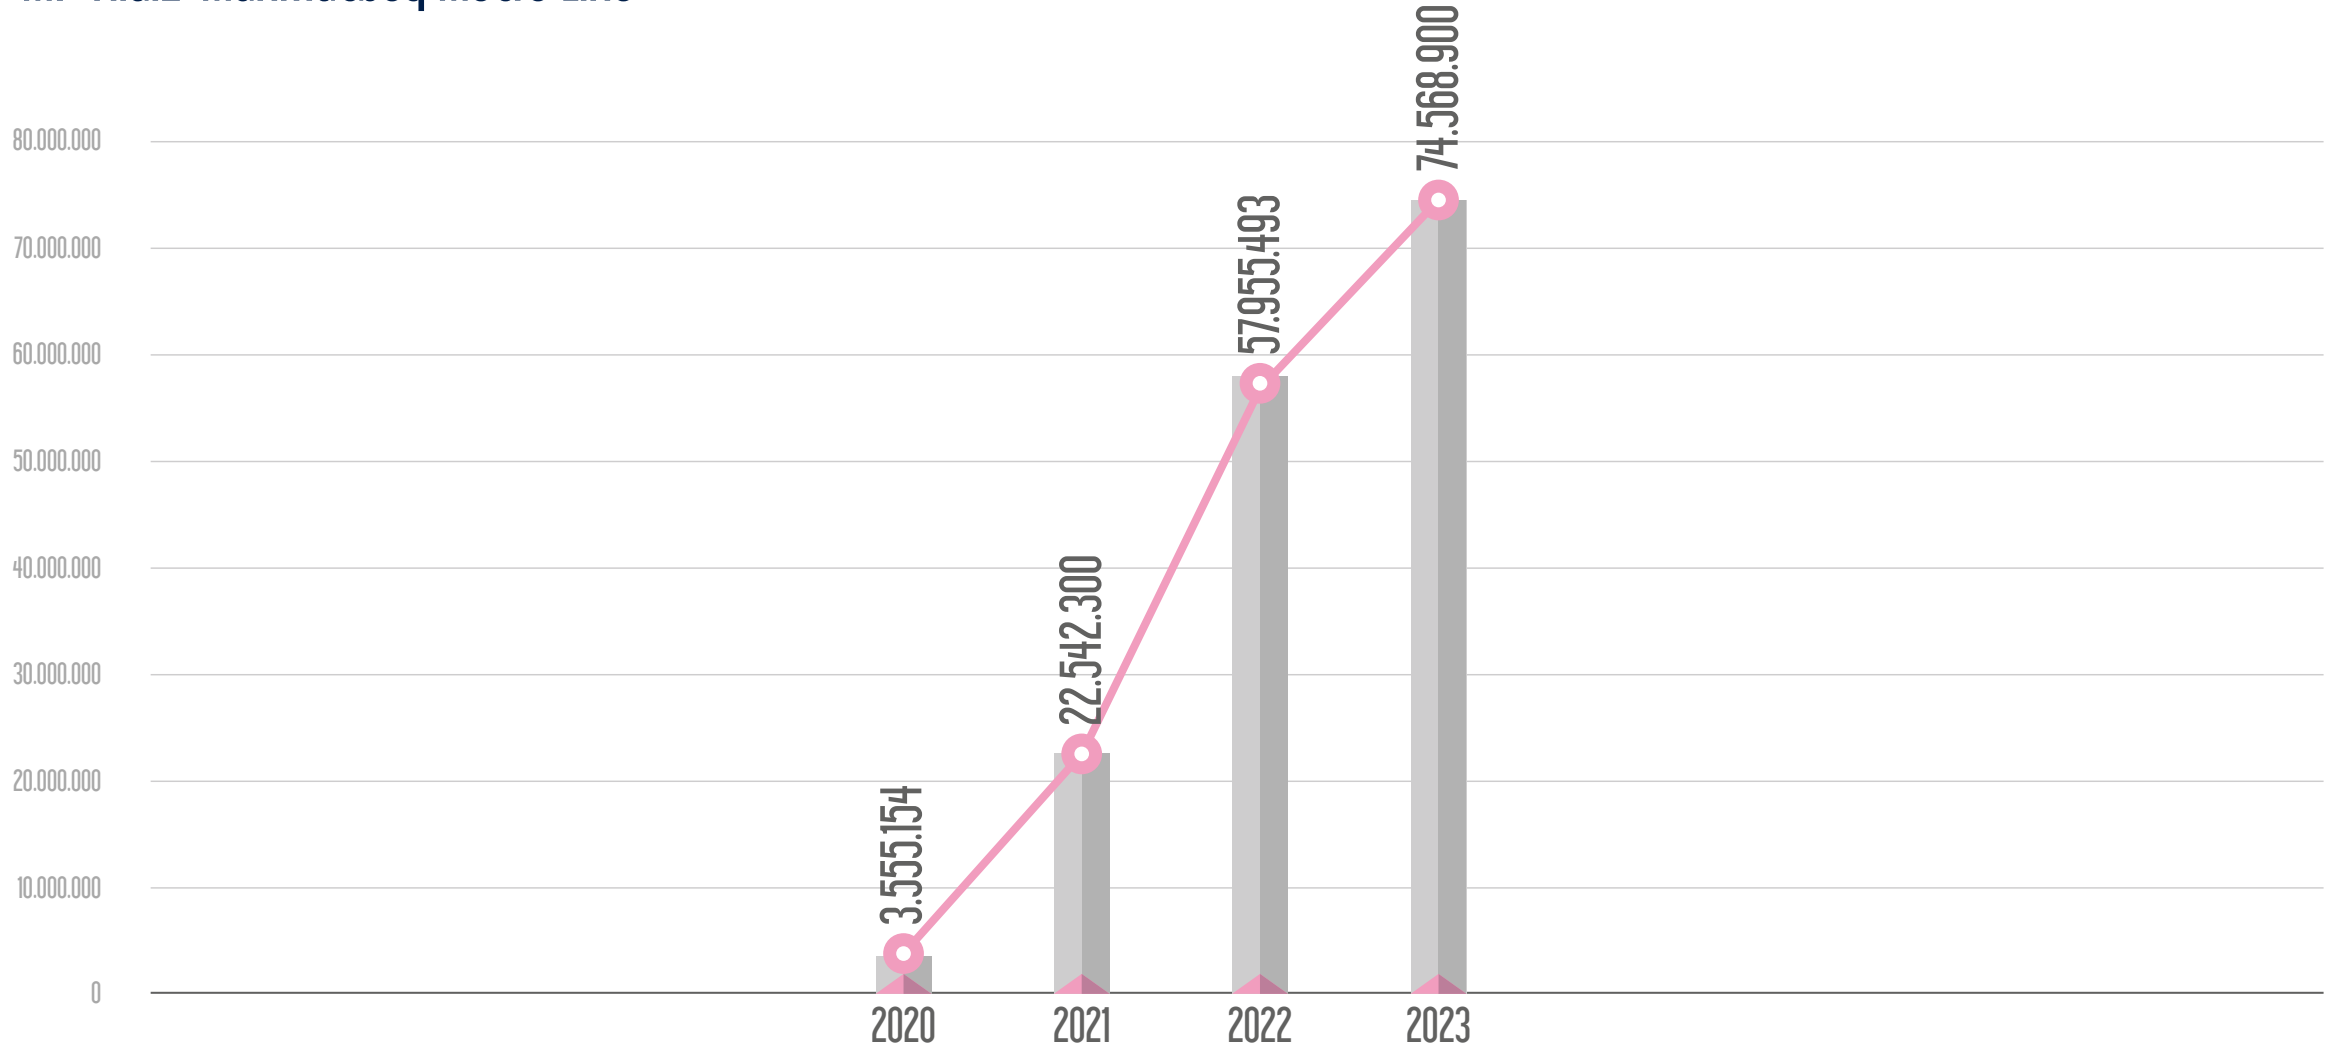

M7 Yildiz-Mahmutbey Metro Line