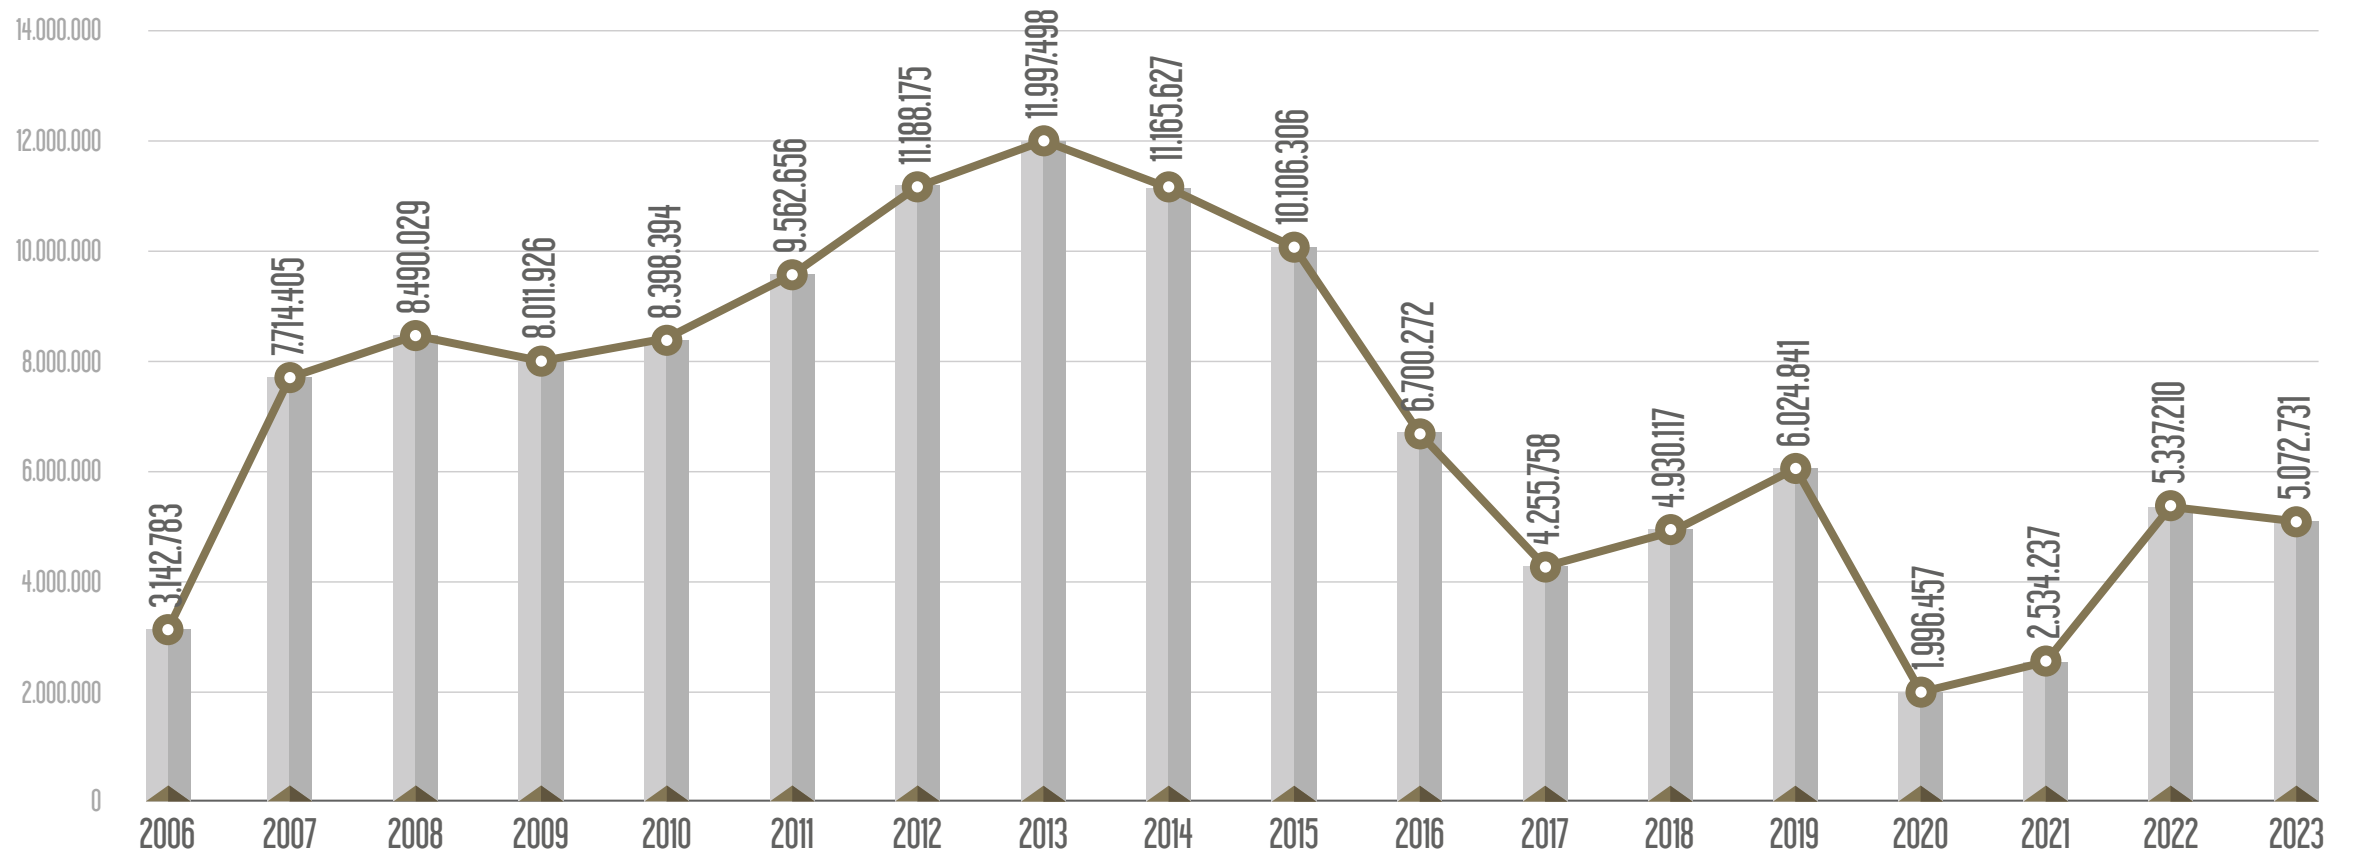

T3 Kadikoy - Moda Tram Line

T4 Topkapi - Mescid-i Selam Tram Line

T5 Eminonu - Alibeykoy Tram Line

F1 Taksim - Kabatas Funicular Line

F4 Bogazici University/Hisarustu - Asiyan Funicular Line

TF1 Macka - Taskisla Aerial Cable Car Line
TF2 Eyp - Piyer Loti Aerial Cable Car Line