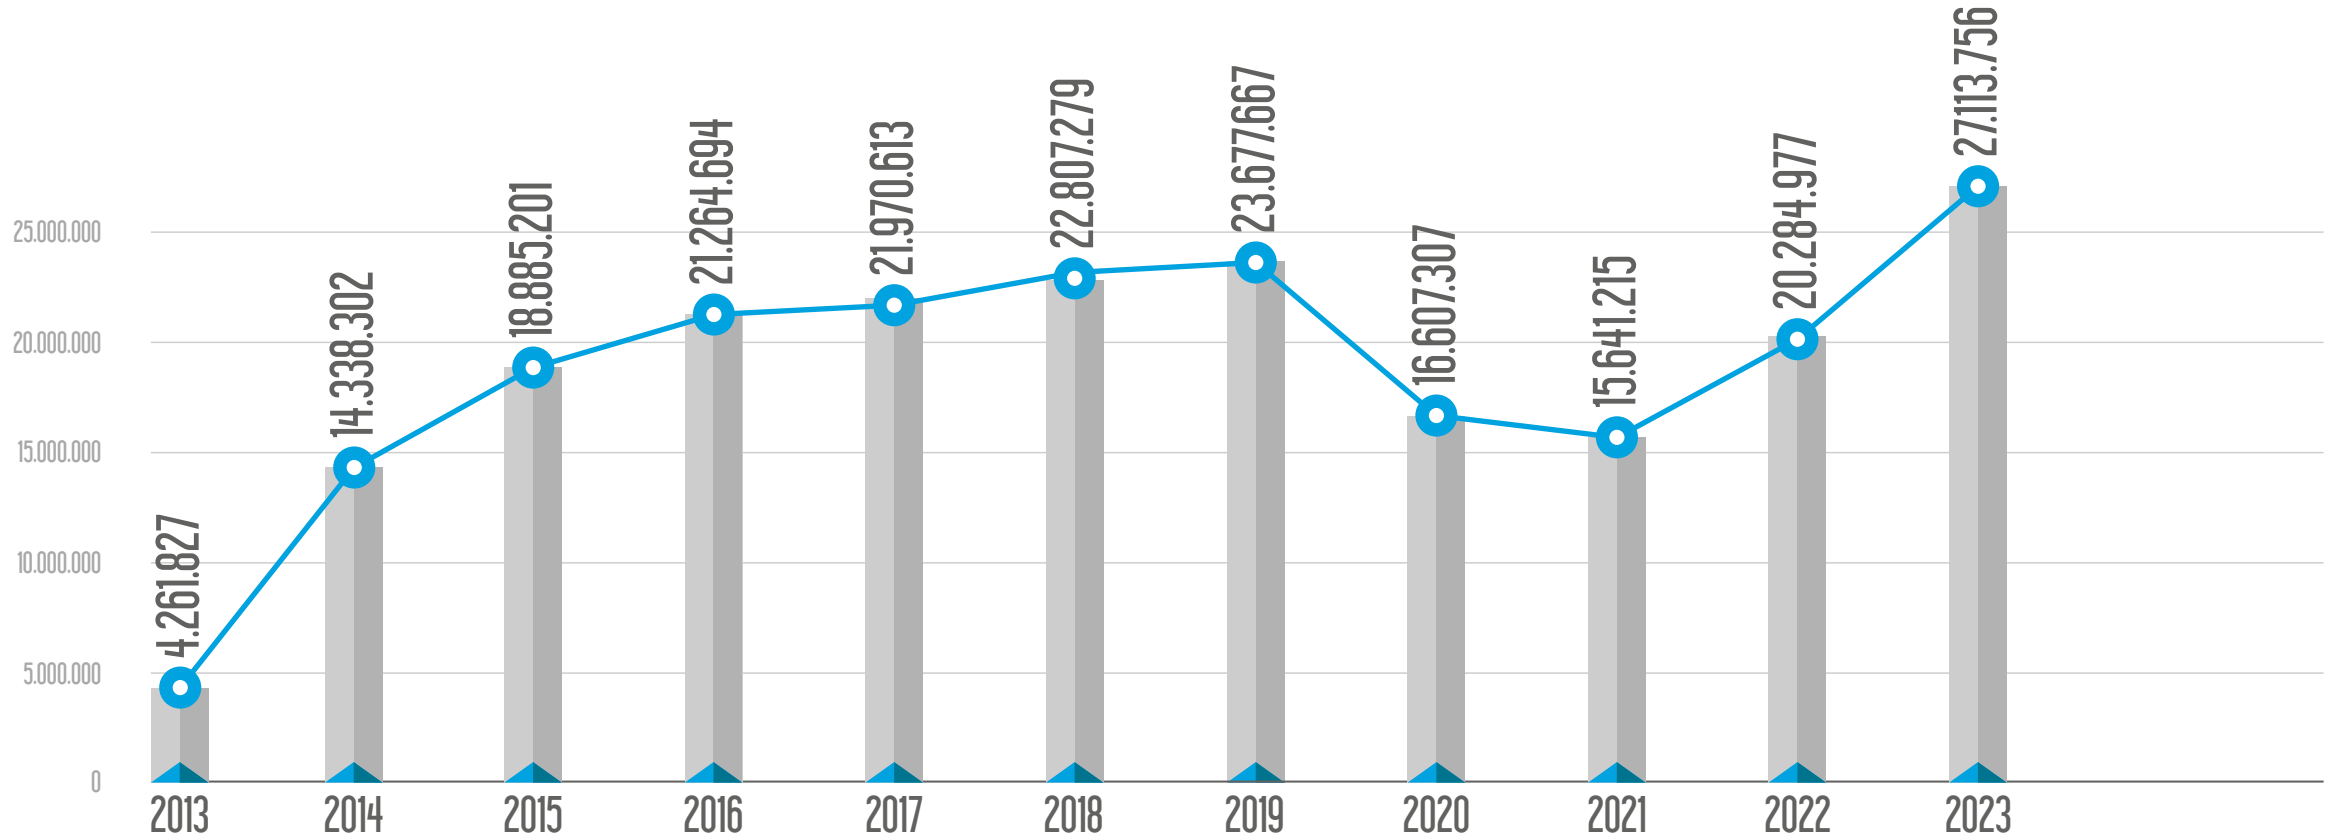

ANNUAL PASSENGER FIGURES OF THE LINES

M1 Yenikapi - Ataturk Airport - Kirazli Metro Line

M2 Yenikapi - Seyrantepe - Haciosman Metro Line

M3 Kirazlı-Kayasehir Merkez Metro Line

M4 Kadikoy - Sabiha Gokcen Airport Metro Line