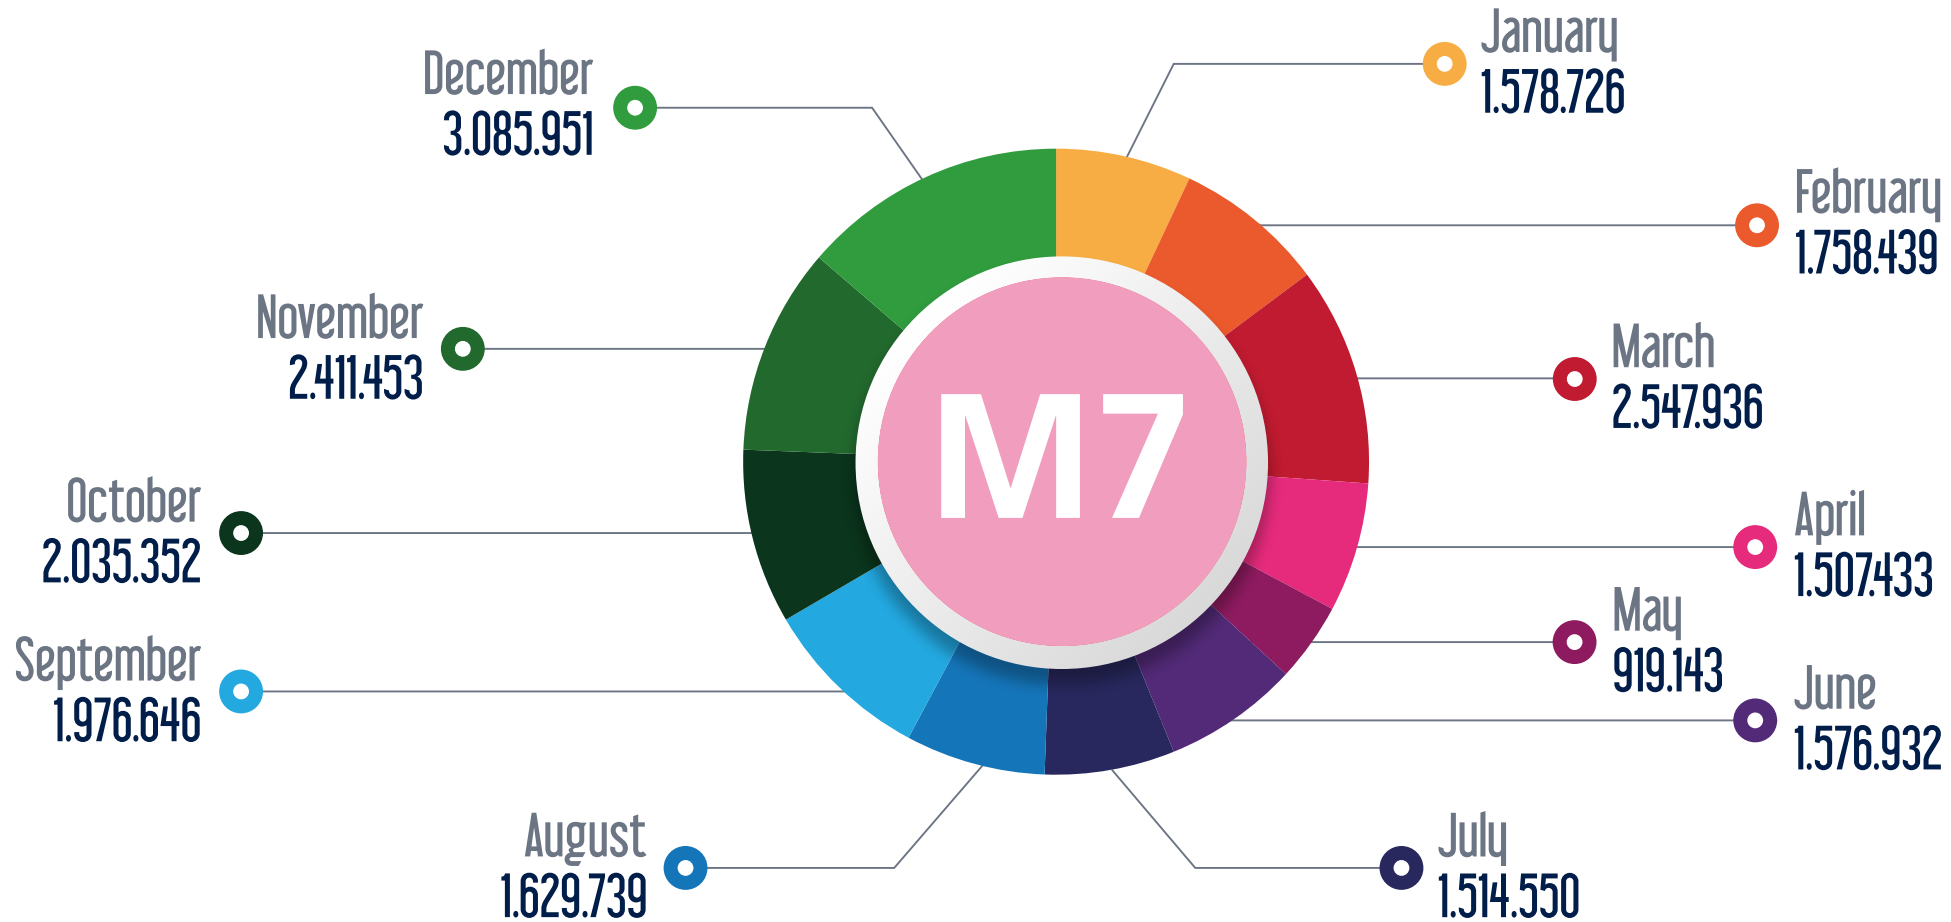

Line Based Monthly Passenger Figures in 2021

M7 Mecidiyeköy-Mahmutbey Metro Line

○ January ○ February ● March ● April ● May ● June ● July ● August ● September ● October ● November ● December