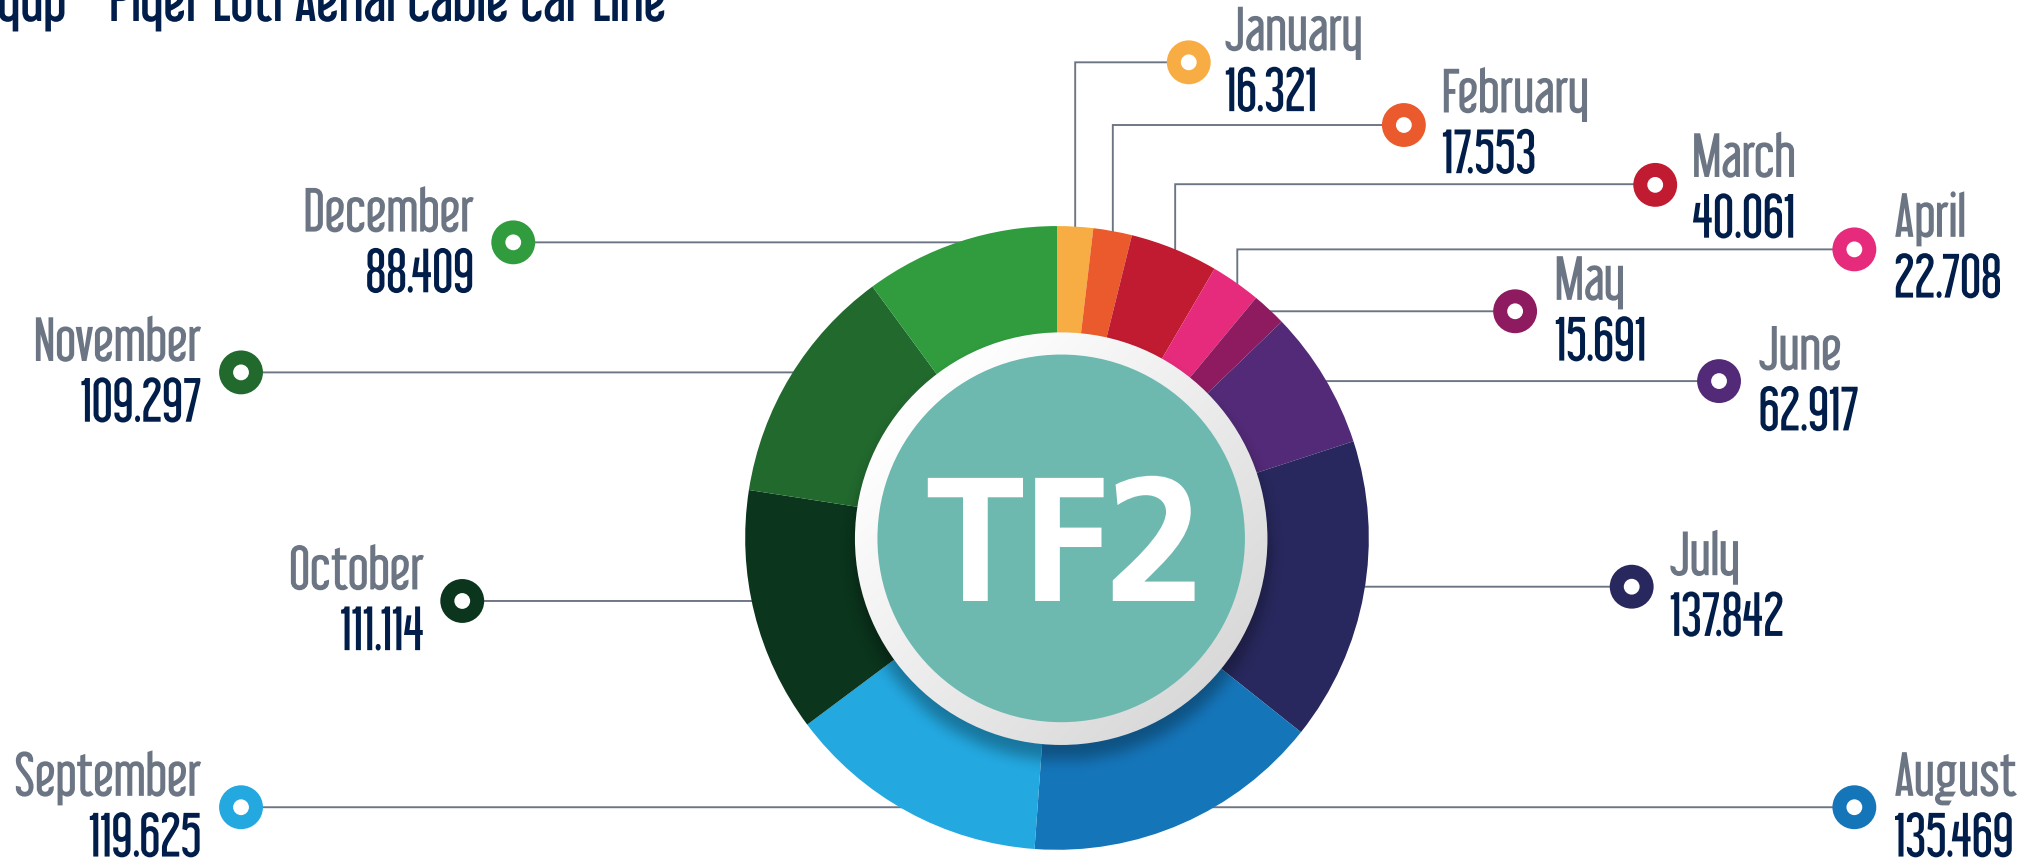

# Line Based Monthly Passenger Figures in 2021

## F1 Taksim - Kabatas Funicular Line

January February March April May June July August September October November December

# Line Based Monthly Passenger Figures in 2021

TF1 Macka - Taskisla Aerial Cable Car Line

January February March April May June July August September October November December

# Line Based Monthly Passenger Figures in 2021

TF2 Eyp - Piyer Loti Aerial Cable Car Line

○ January ○ February ○ March ○ April ○ May ○ June ○ July ○ August ○ September ○ October ○ November ○ December