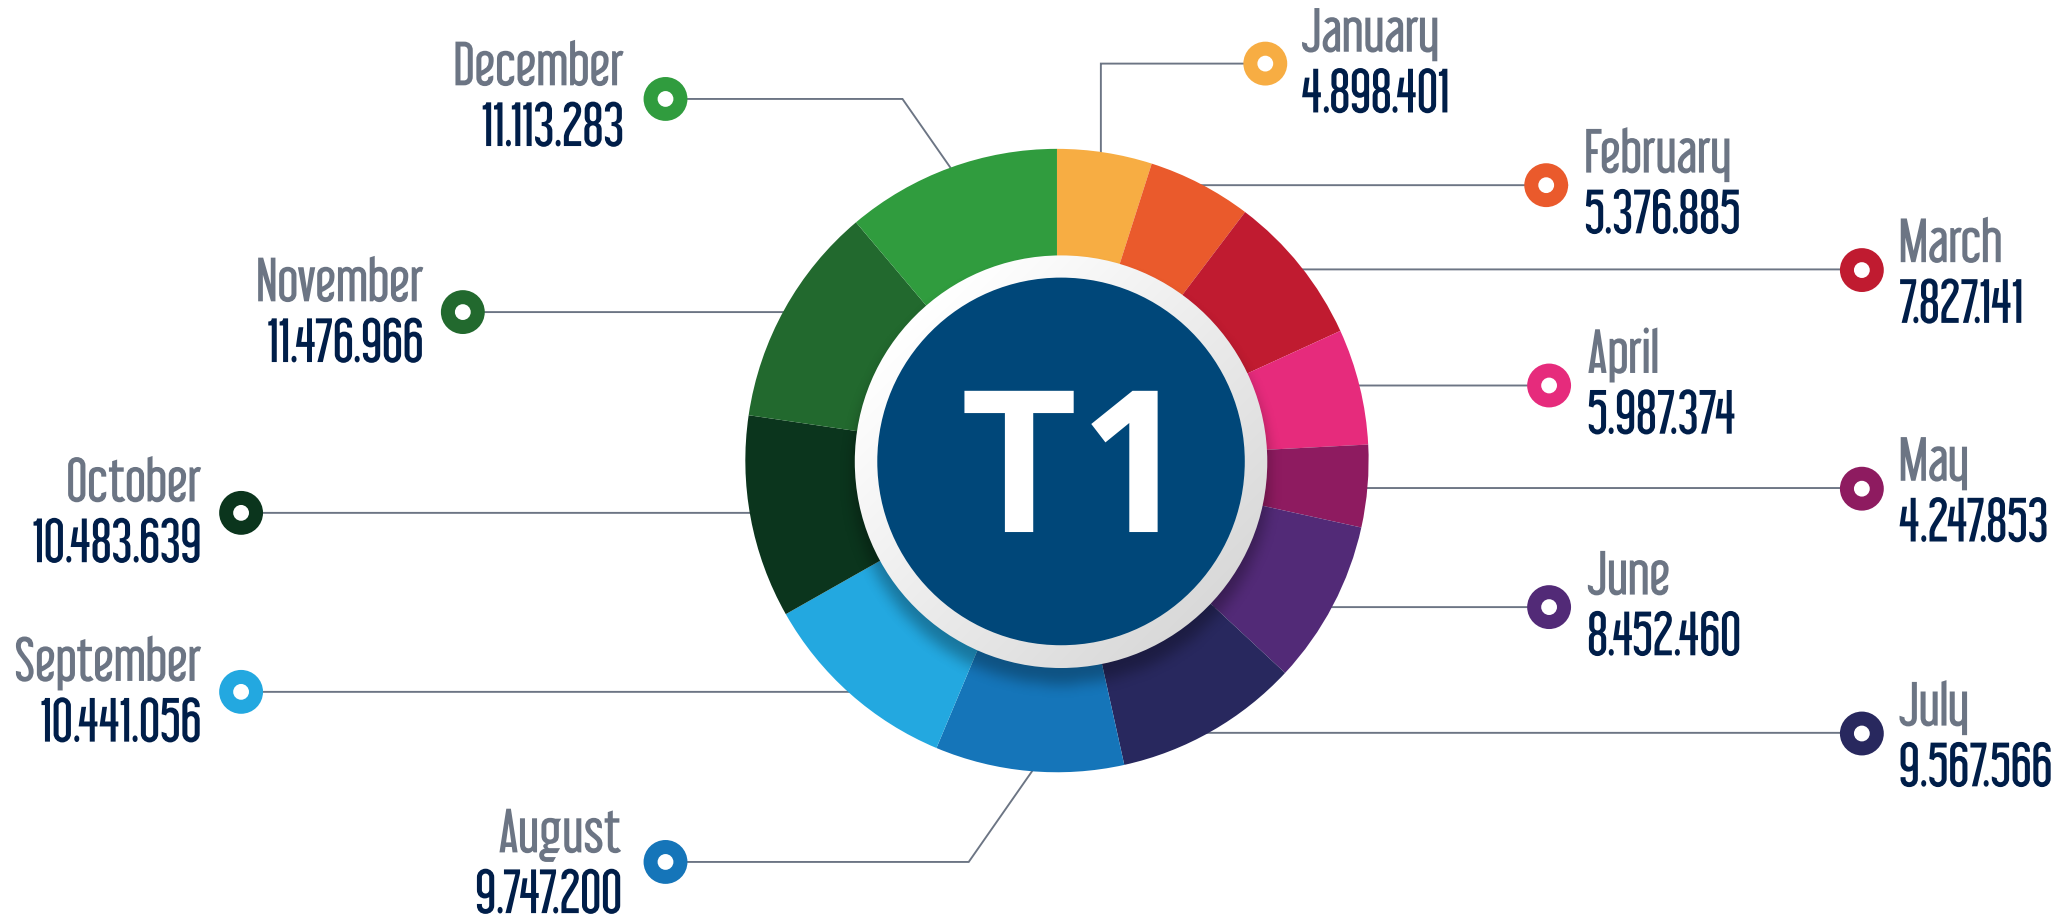

Line Based Monthly Passenger Figures in 2021

T1 Kabatas - Bagcilar Tram Line

January February March April May June July August September October November December