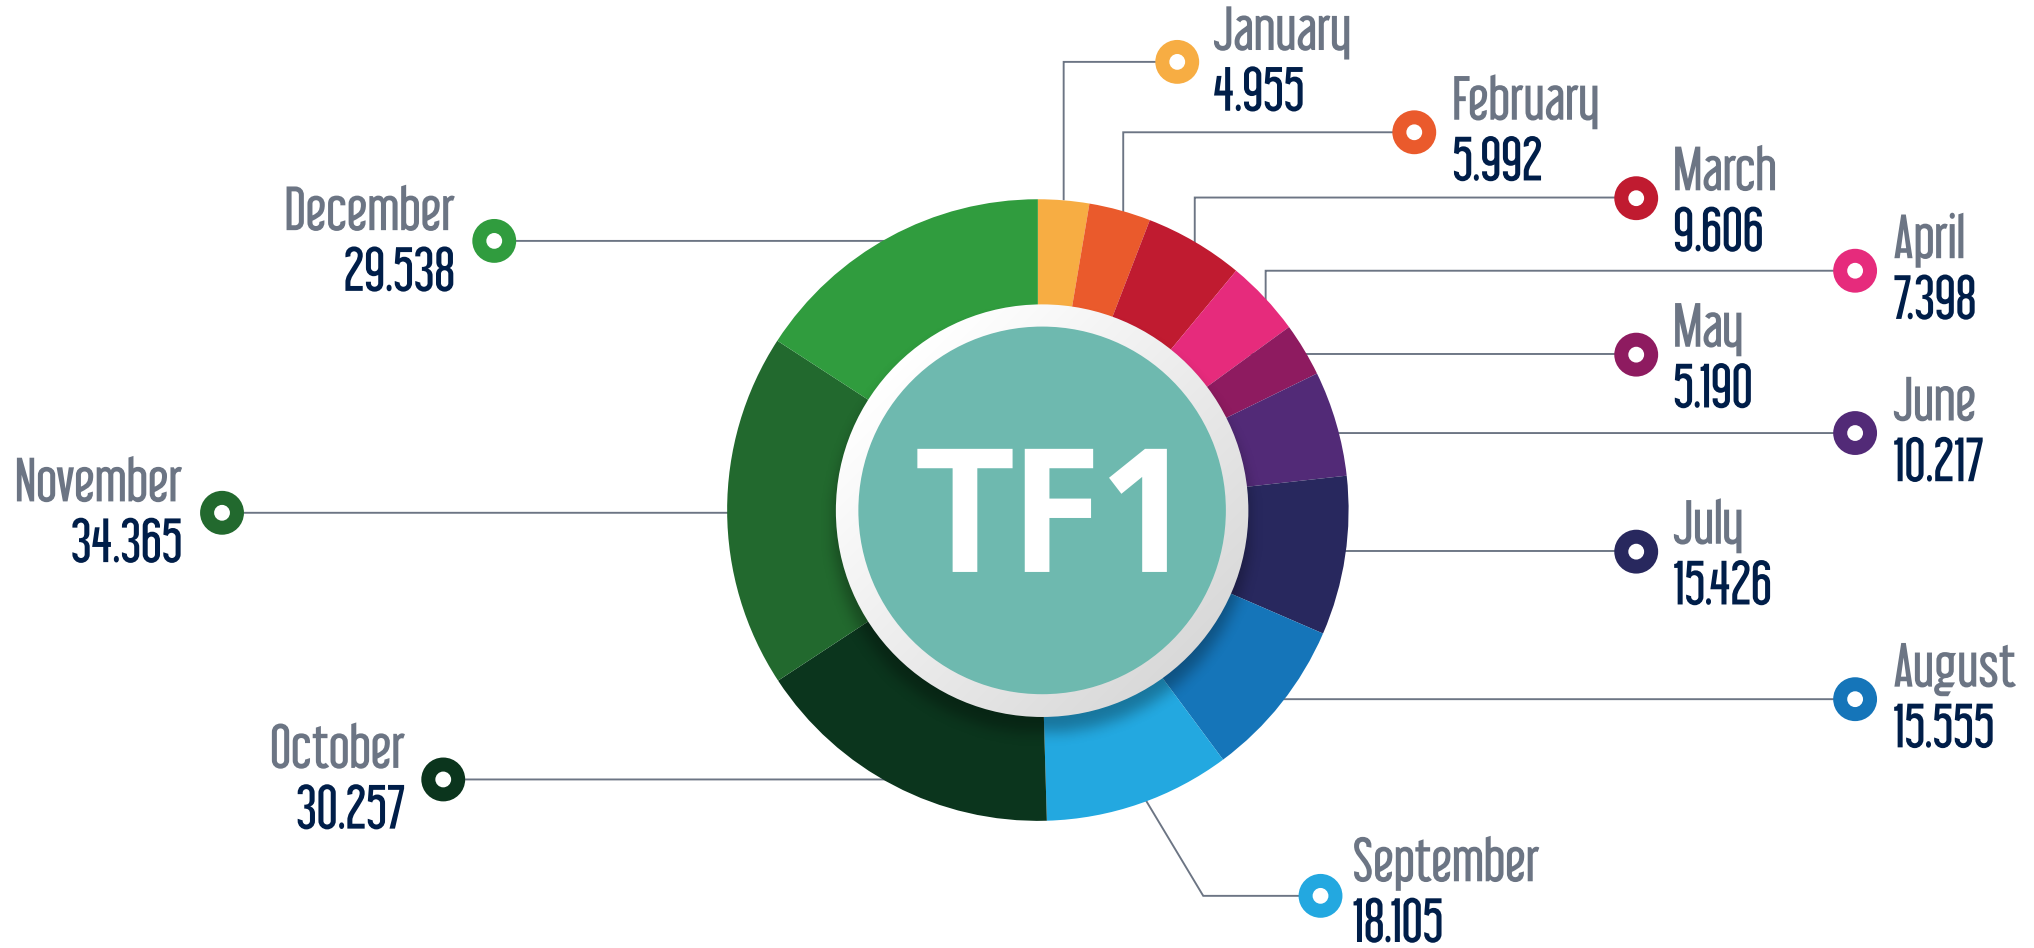

# Line Based Monthly Passenger Figures in 2021

T5 Cibali - Alibeyköy Coach Station Tram Line

January February March April May June July August September October November December

# Line Based Monthly Passenger Figures in 2021

## F1 Taksim - Kabatas Funicular Line

January February March April May June July August September October November December

# Line Based Monthly Passenger Figures in 2021

TF1 Macka - Taskisla Aerial Cable Car Line

January February March April May June July August September October November December