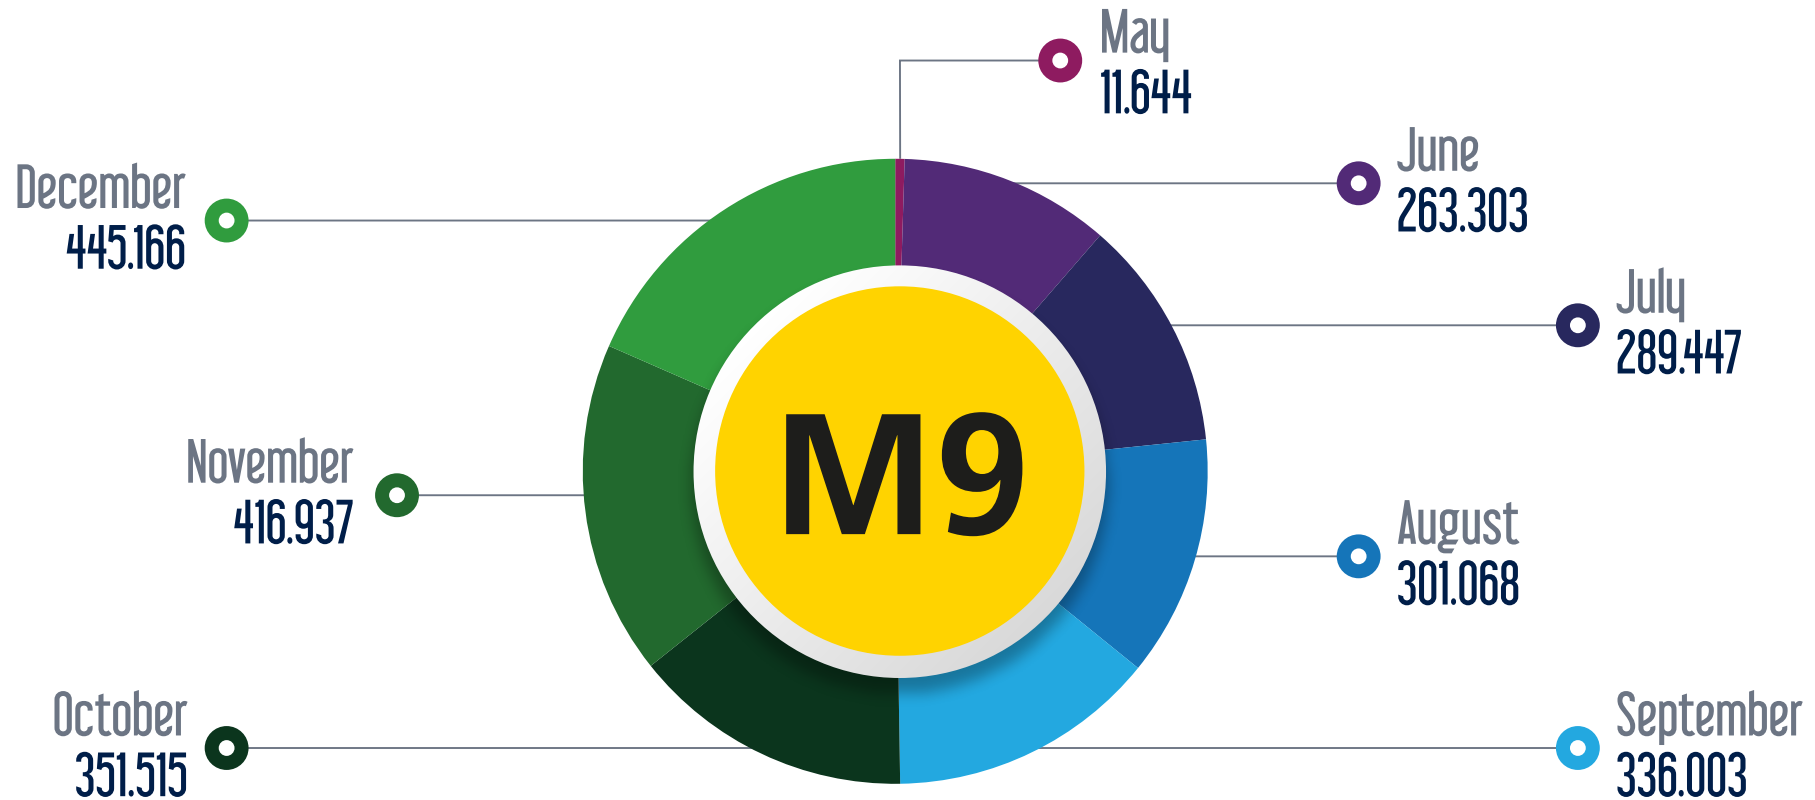

# Line Based Monthly Passenger Figures in 2021

## M7 Mecidiyeköy-Mahmutbey Metro Line

○ January ○ February ● March ● April ● May ● June ● July ● August ● September ● October ● November ● December

# Line Based Monthly Passenger Figures in 2021

M9 Bahariye - Olimpiyat Metro Line