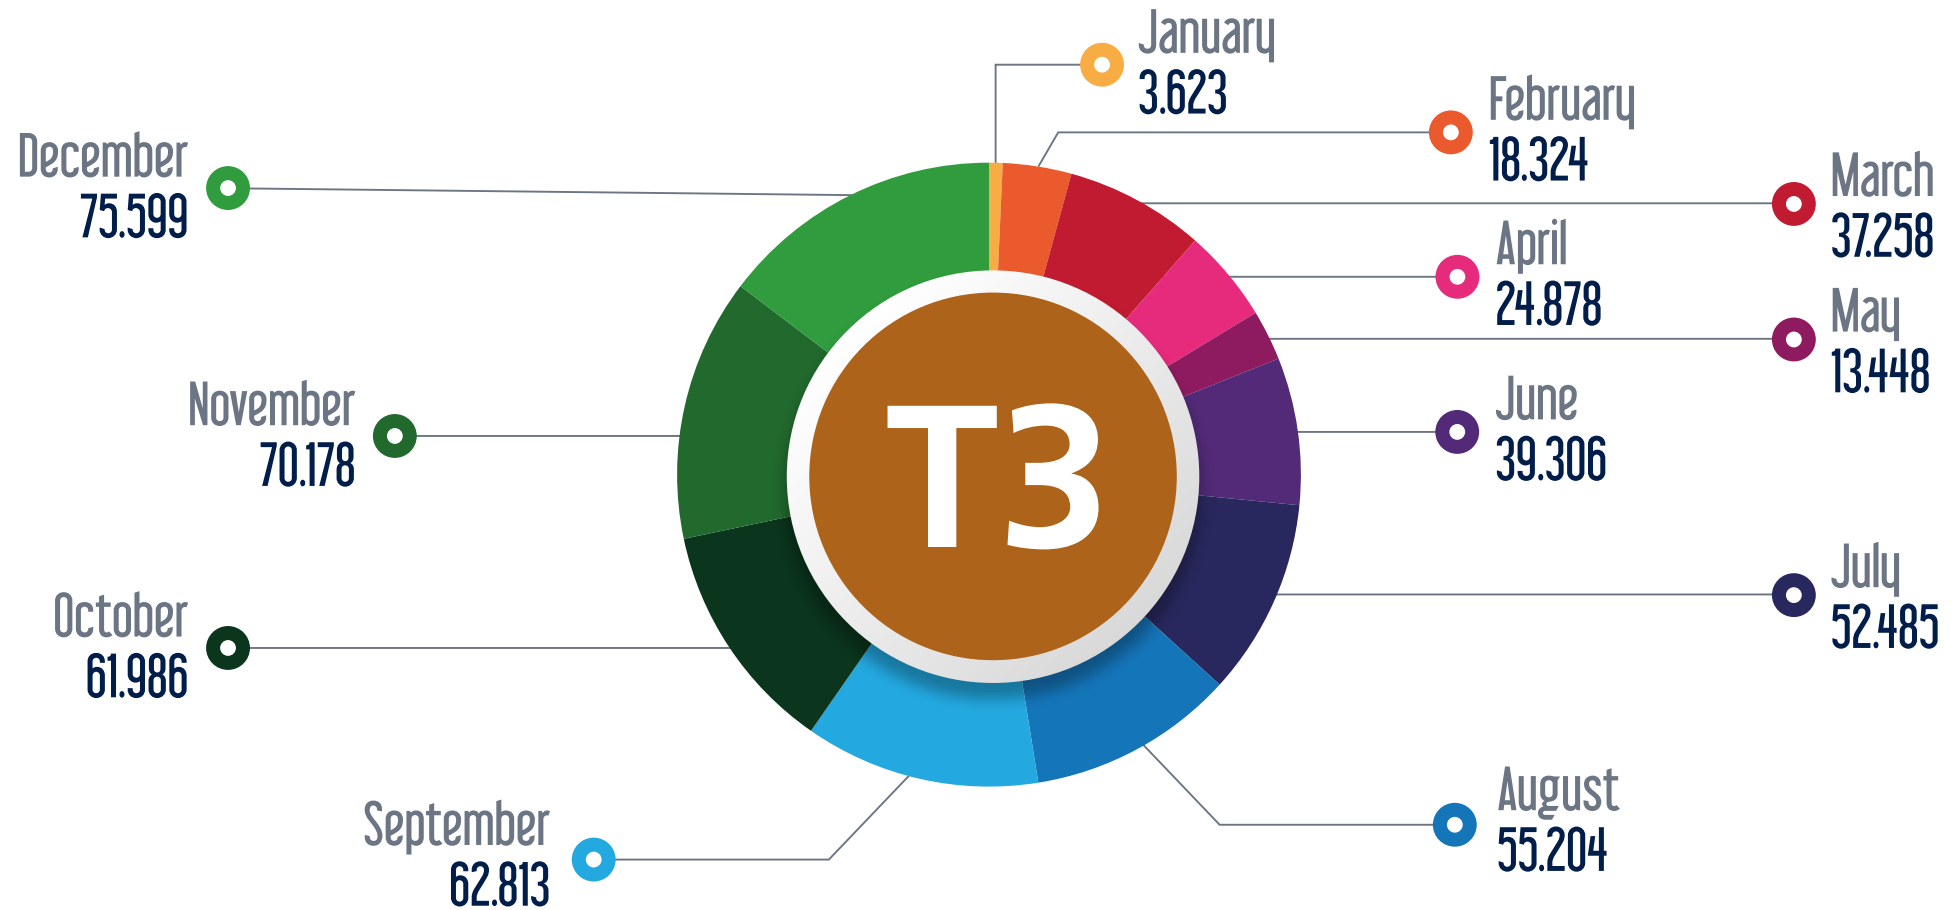

Line Based Monthly Passenger Figures in 2021

T3 Kadikoy - Moda Tram Line

● January ● February ● March ● April ● May ● June ● July ● August ● September ● October ● November ● December