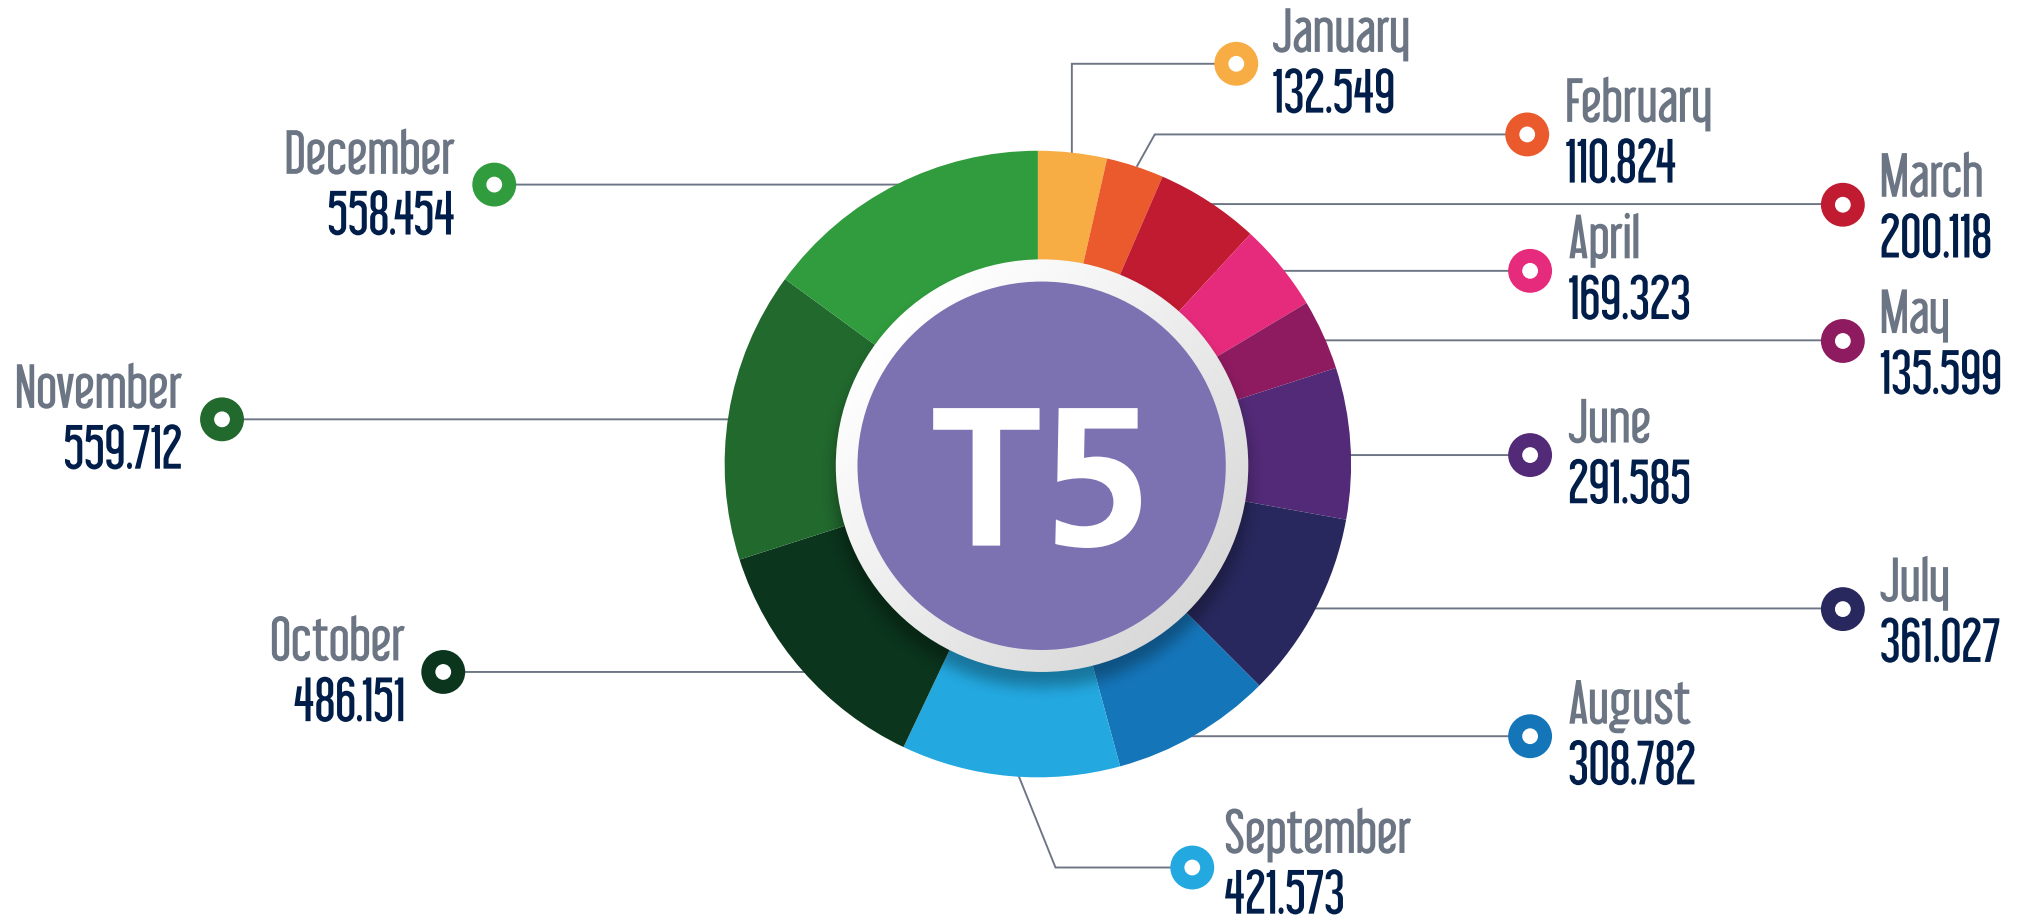

Line Based Monthly Passenger Figures in 2021

T5 Cibali - Alibeyköy Coach Station Tram Line

January February March April May June July August September October November December