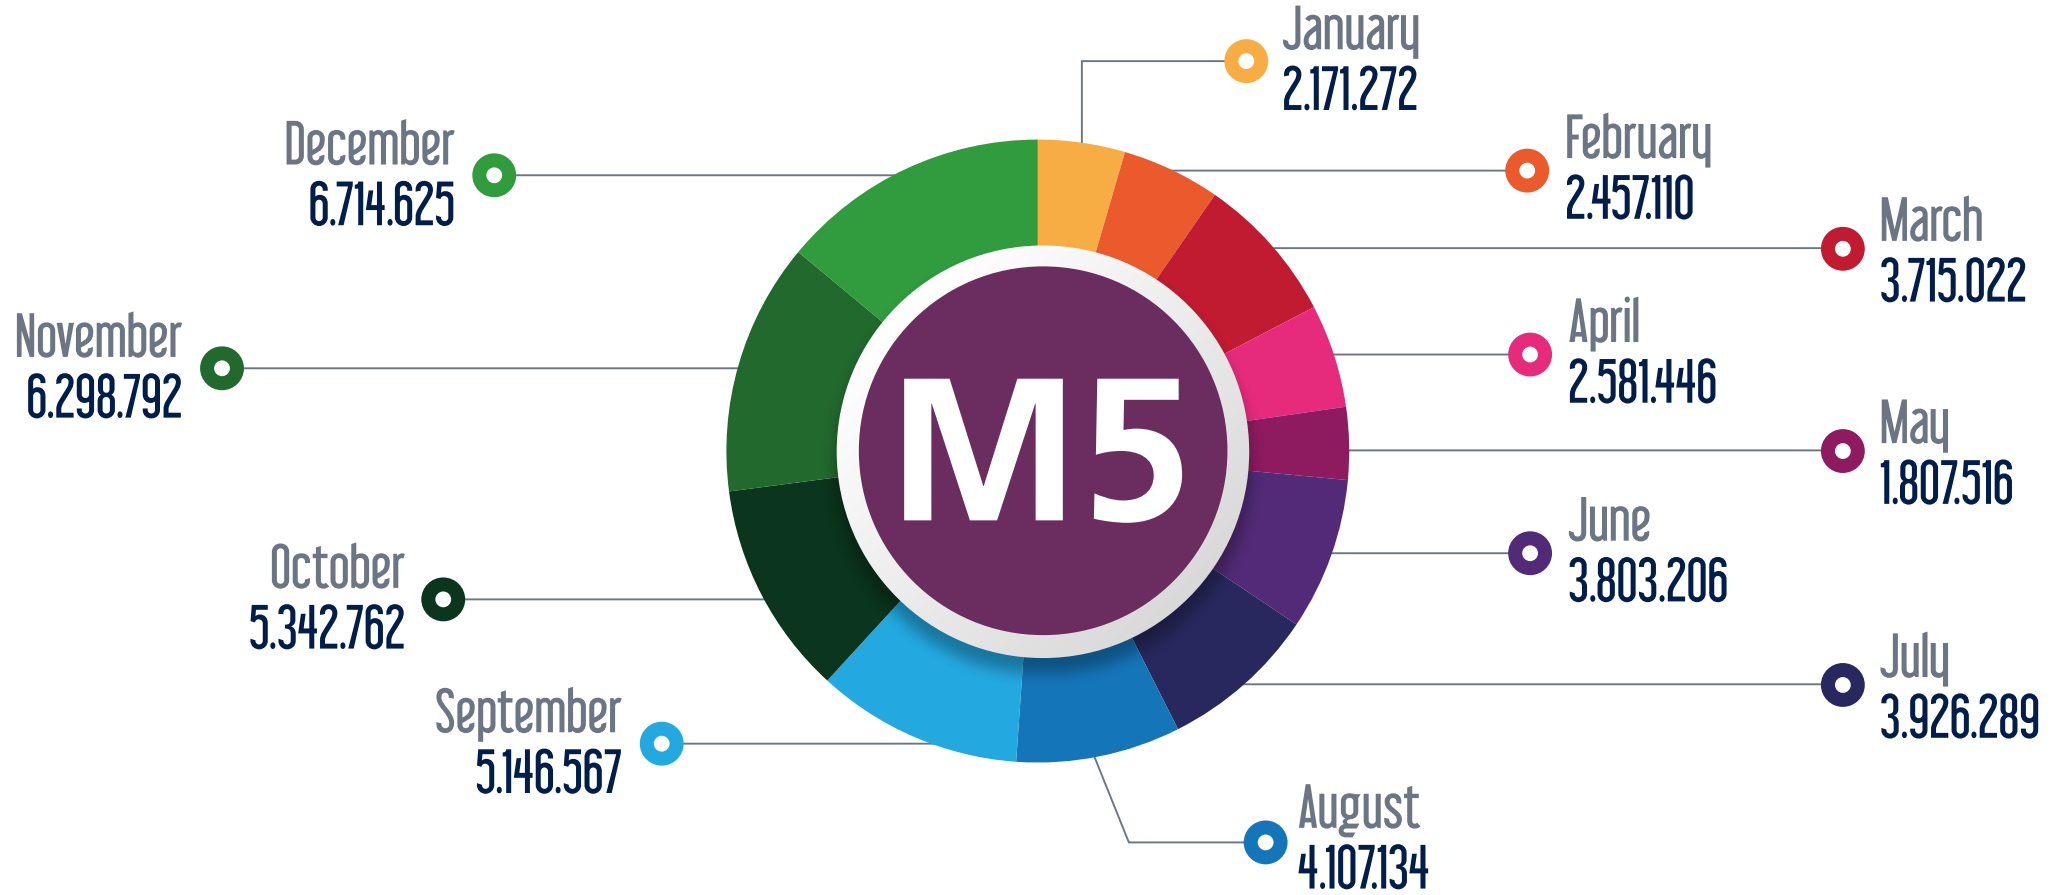

Line Based Monthly Passenger Figures in 2021

M5 Uskudar - Çekmeköy Metro Line

January February March April May June July August September October November December