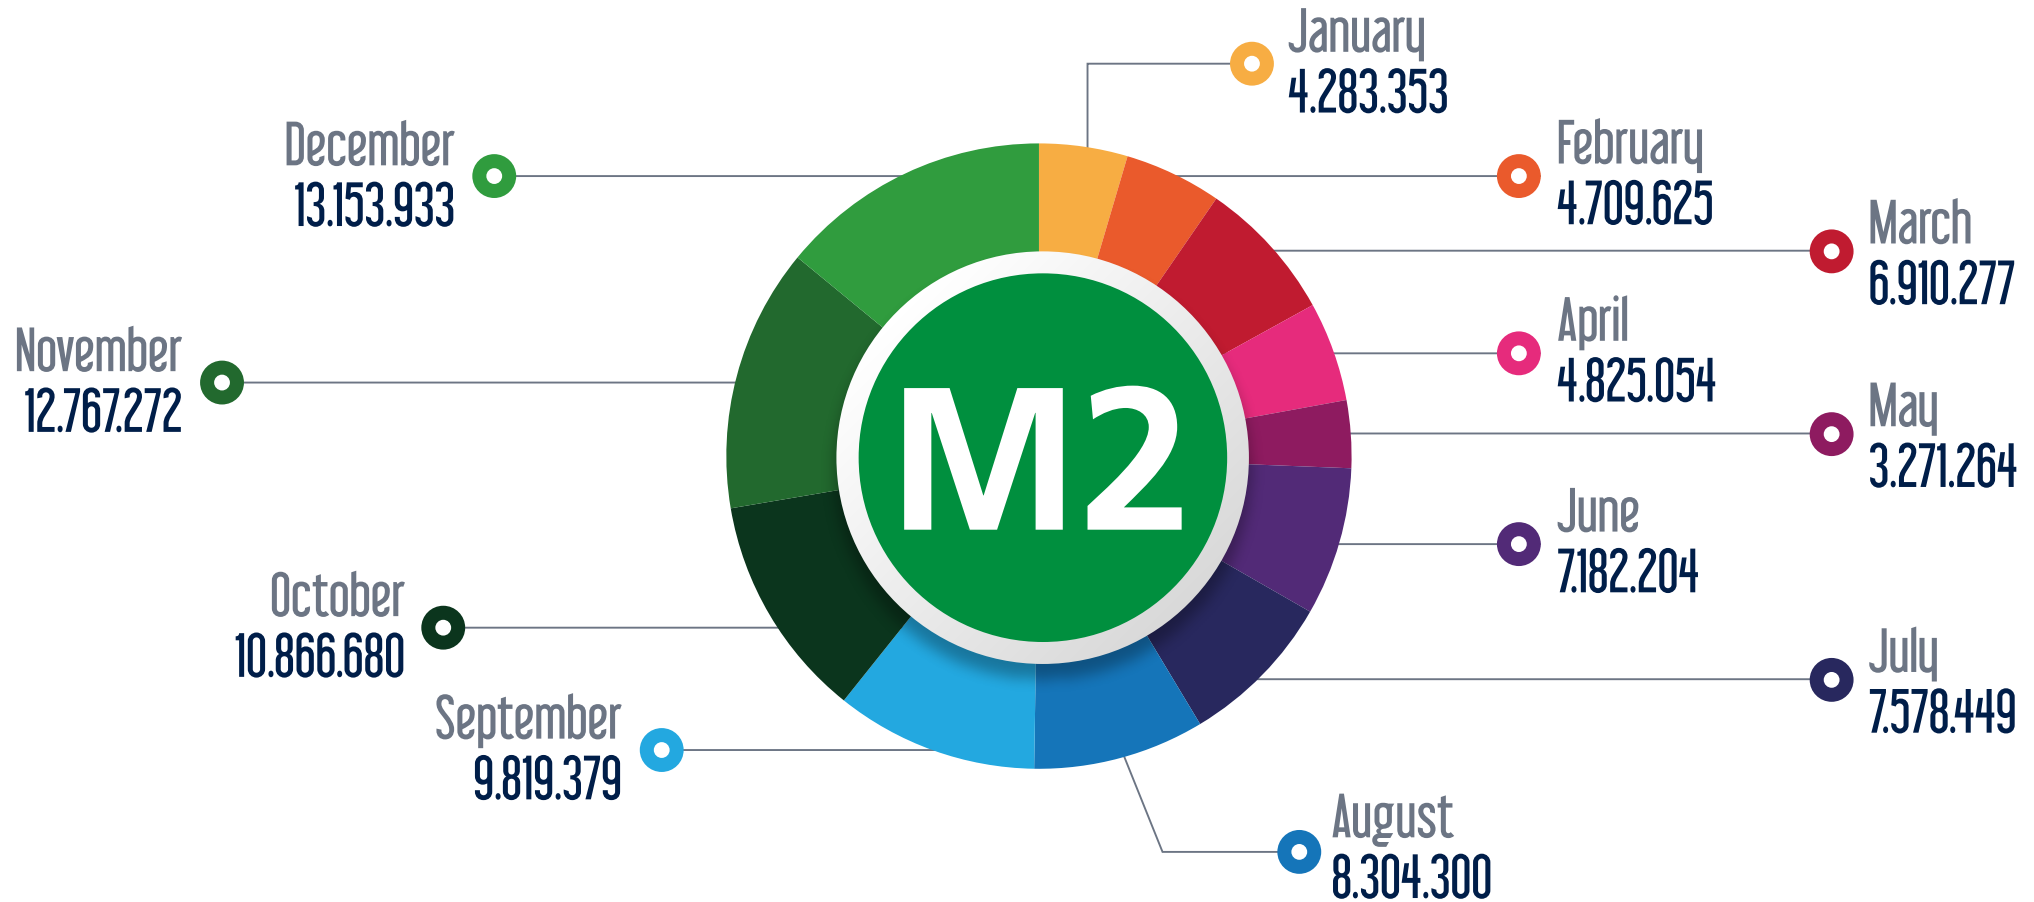

Line Based Monthly Passenger Figures in 2021

M2 Yenikapi - Haciosman Metro Line

○ January ○ February ○ March ○ April ○ May ○ June ○ July ○ August ○ September ○ October ○ November ○ December