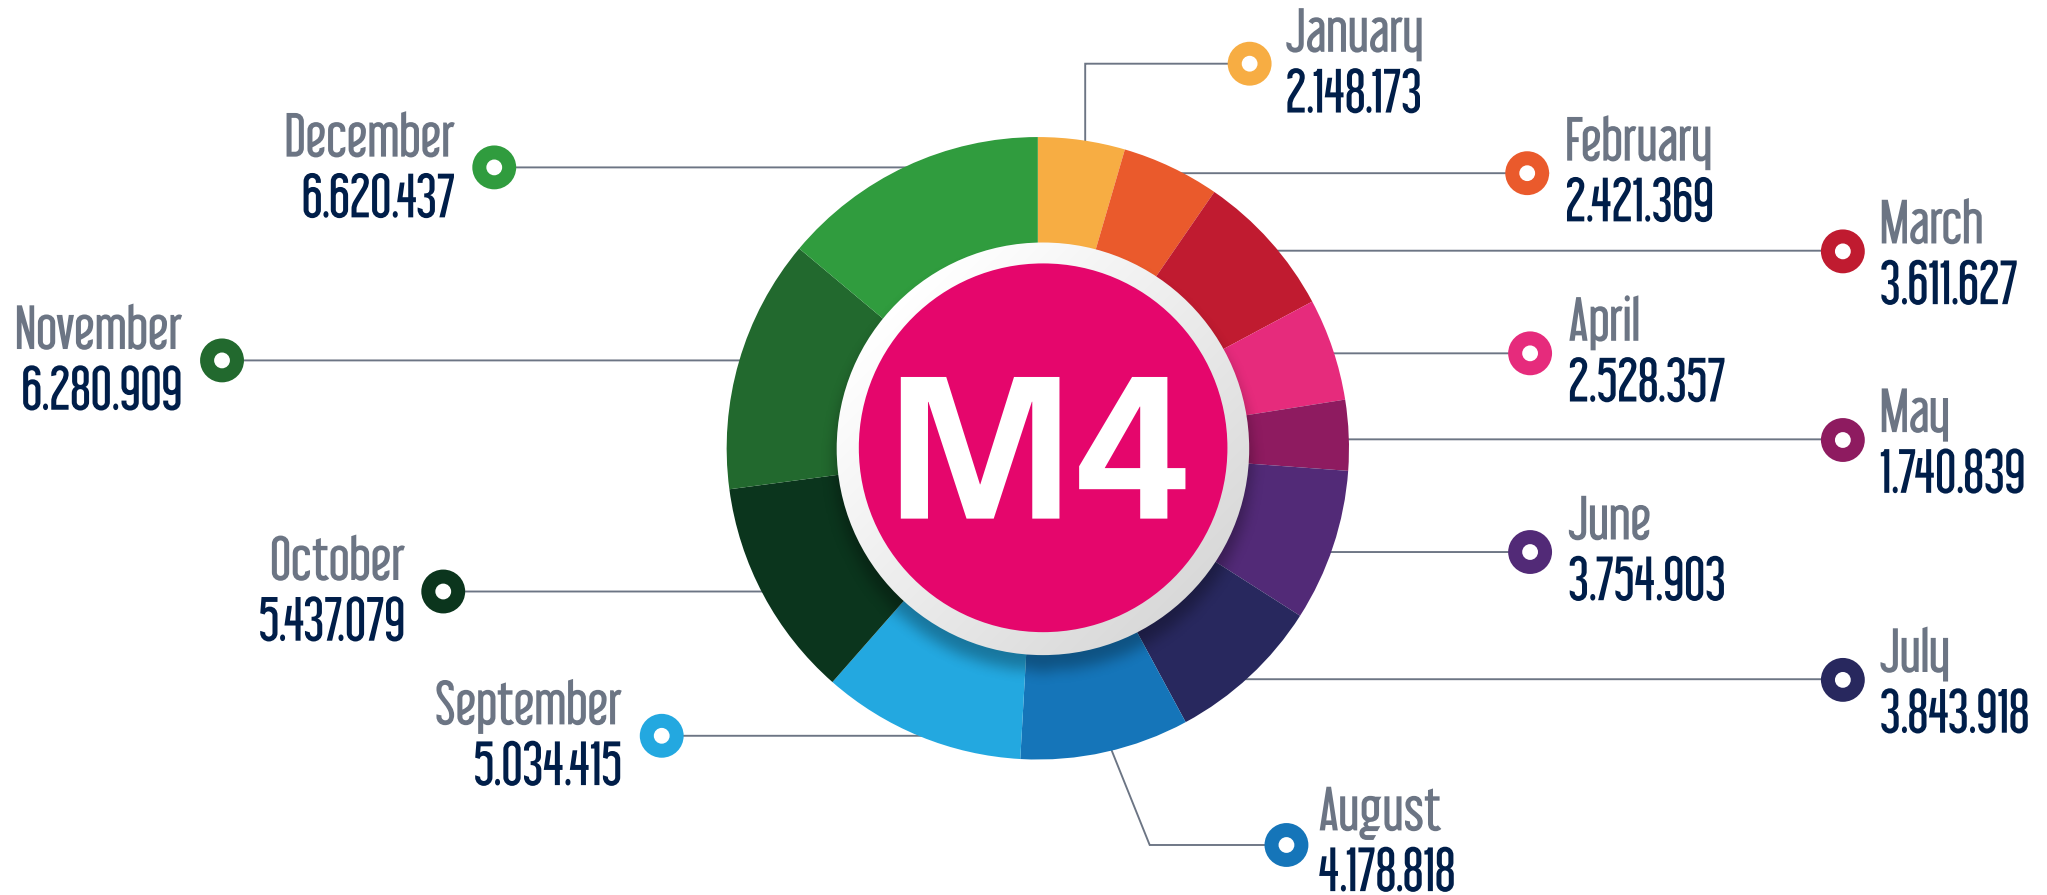

Line Based Monthly Passenger Figures in 2021

M4 Kadikoy - Tavsantepe Metro Line

○ January ○ February ○ March ○ April ○ May ○ June ○ July ○ August ○ September ○ October ○ November ○ December