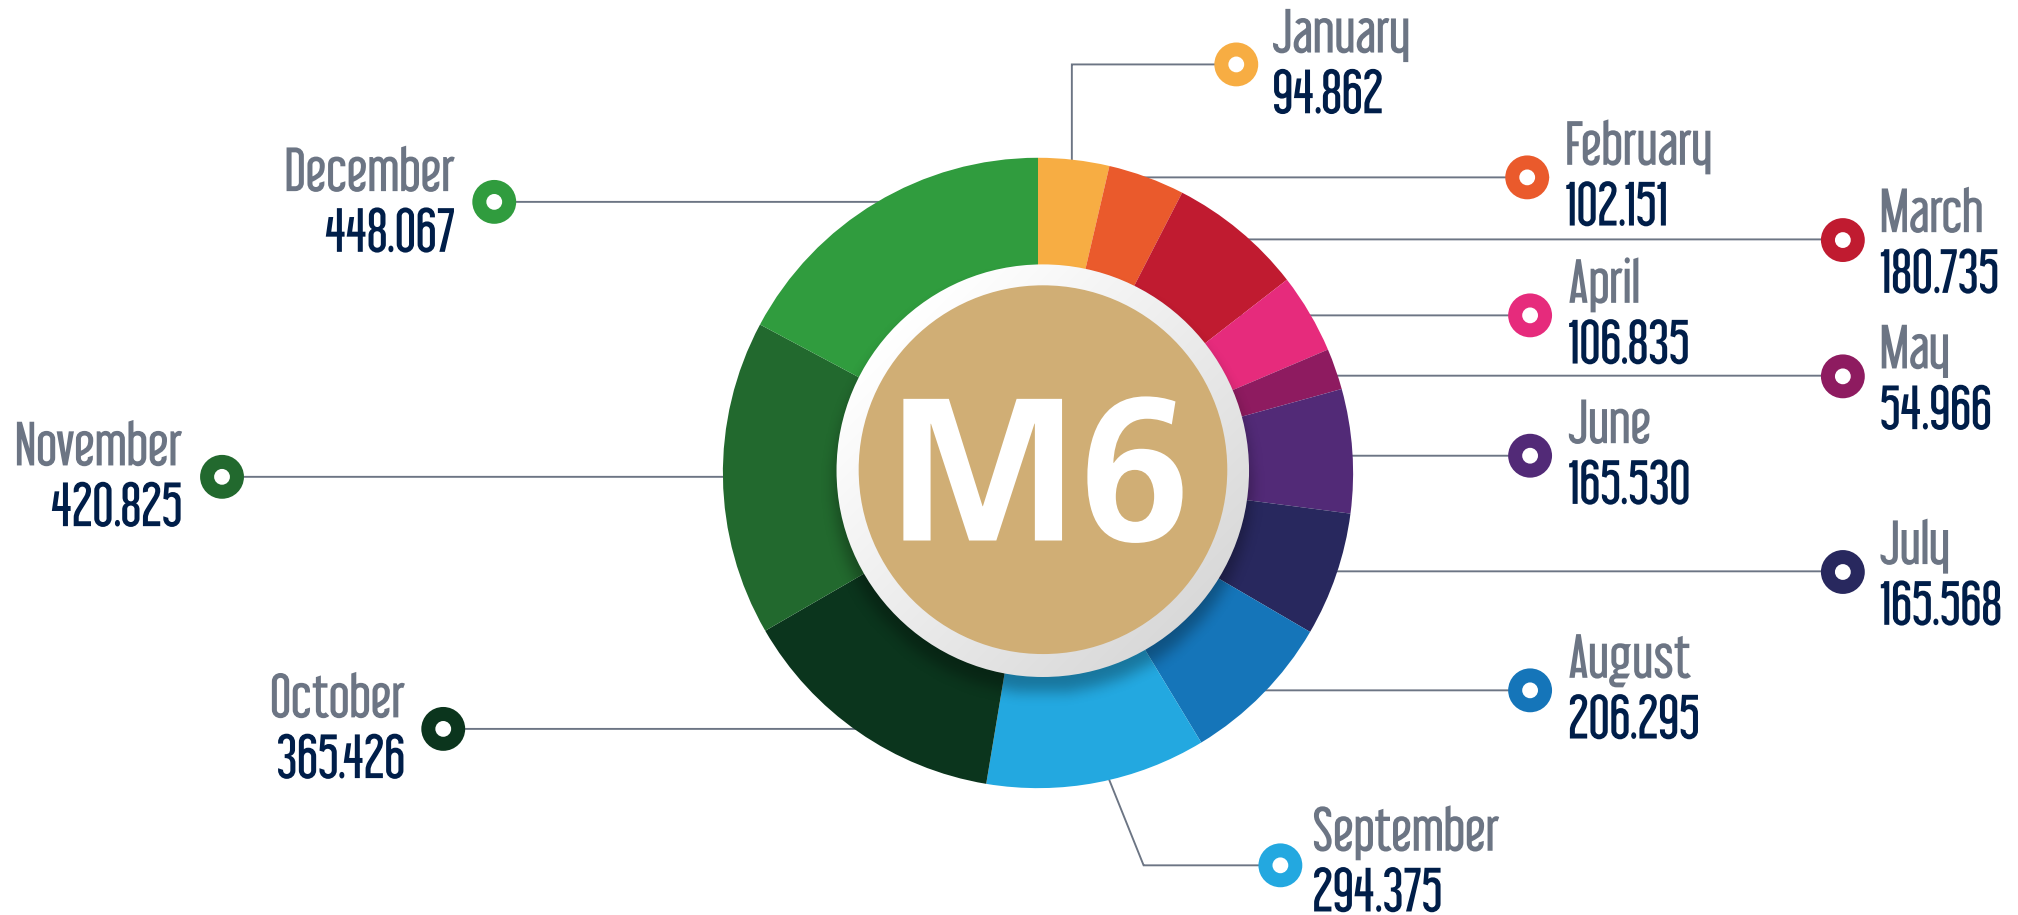

# Line Based Monthly Passenger Figures in 2021

# Line Based Monthly Passenger Figures in 2021

M5 Uskudar - Çekmeköy Metro Line

January February March April May June July August September October November December

# Line Based Monthly Passenger Figures in 2021

M6 Levent - Bogazici U./Hisarustu Metro Line

January February March April May June July August September October November December