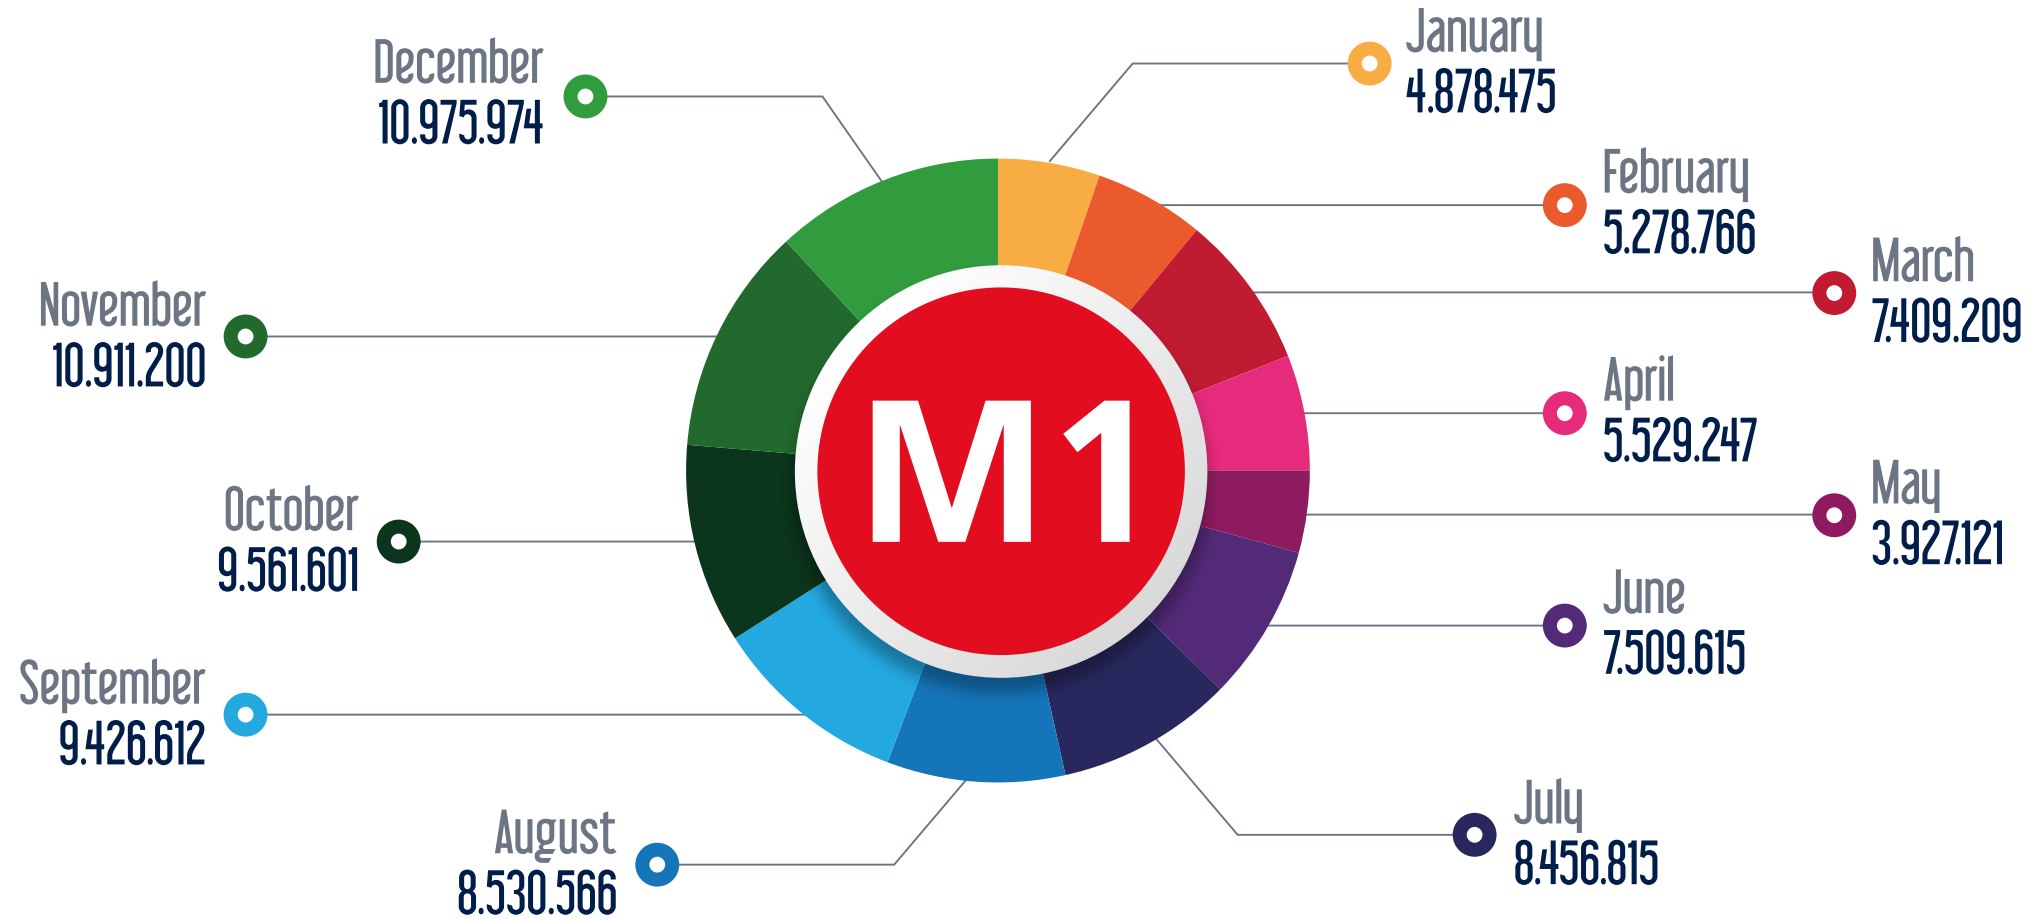

# Line Based Monthly Passenger Figures in 2021

---

# Line Based Monthly Passenger Figures in 2021

M1 Yenikapi - Ataturk Airport - Kirazli Metro Line

January February March April May June July August September October November December

# Line Based Monthly Passenger Figures in 2021