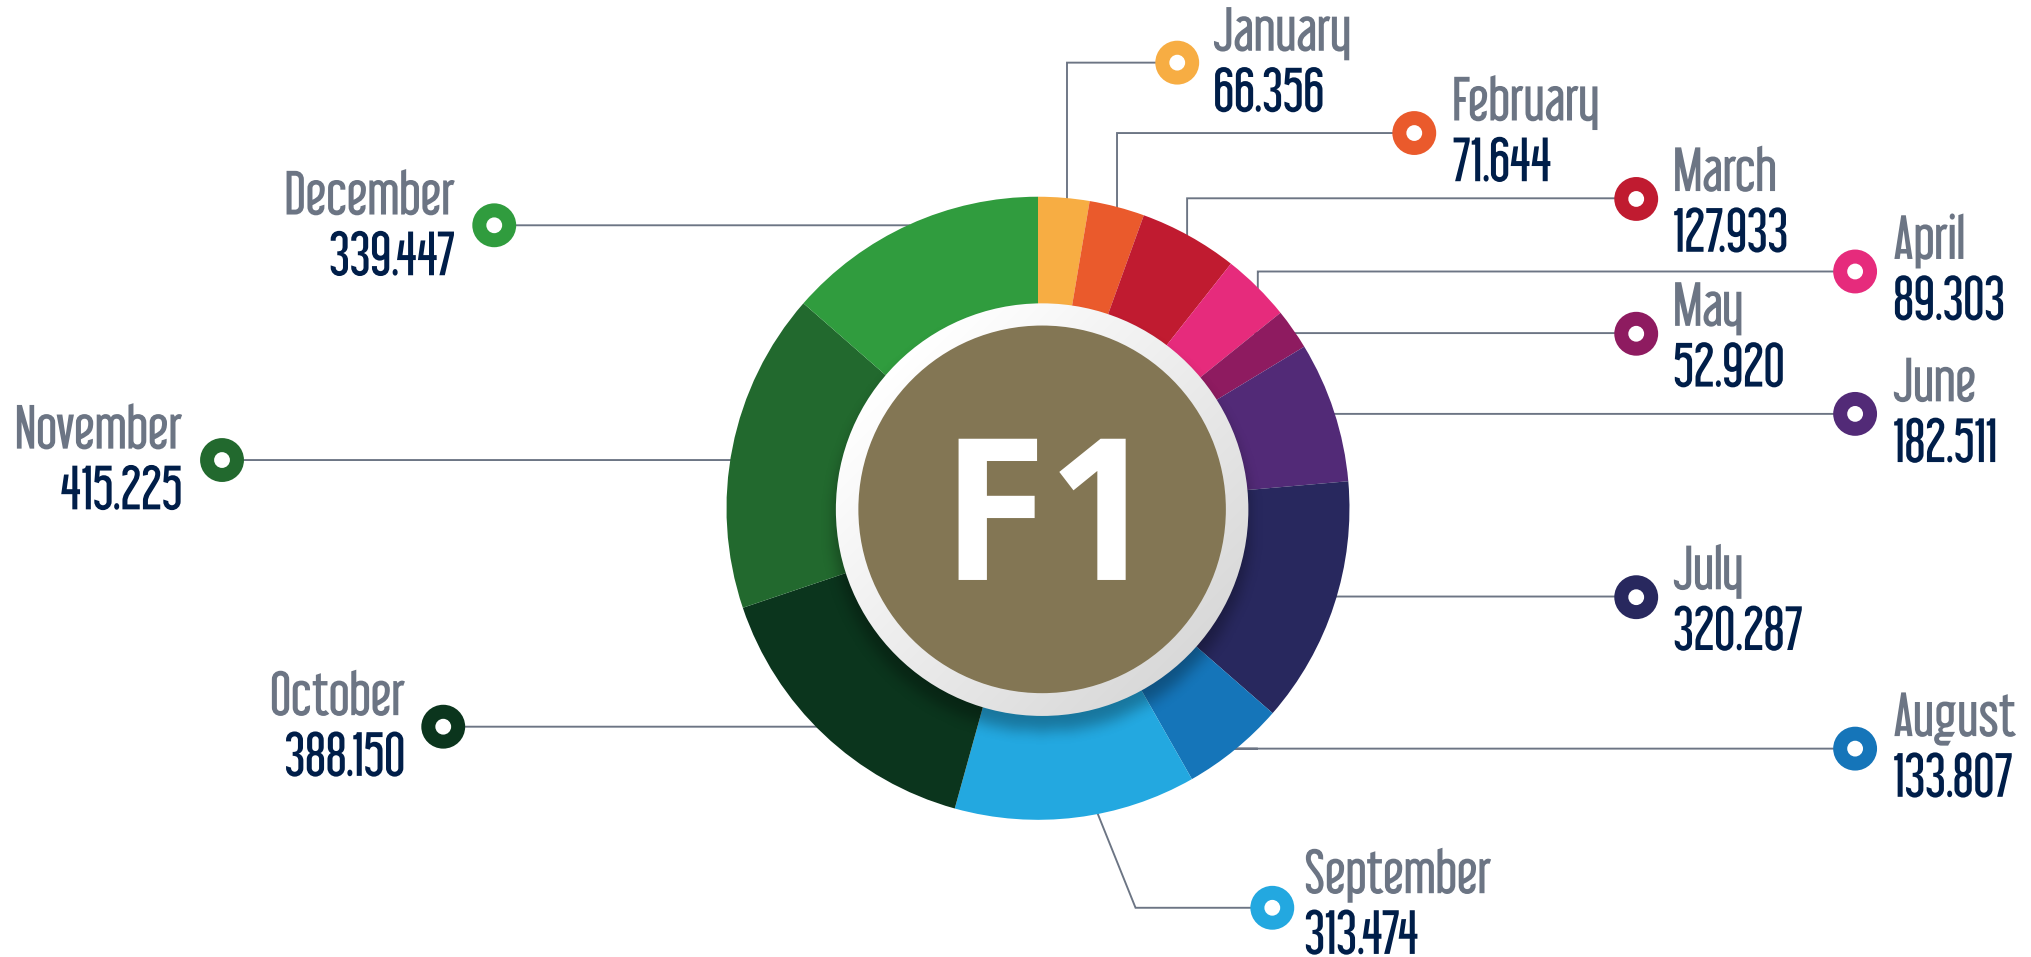

# Line Based Monthly Passenger Figures in 2021

# Line Based Monthly Passenger Figures in 2021

T5 Cibali - Alibeyköy Coach Station Tram Line

January February March April May June July August September October November December

## F1 Taksim - Kabatas Funicular Line

January February March April May June July August September October November December