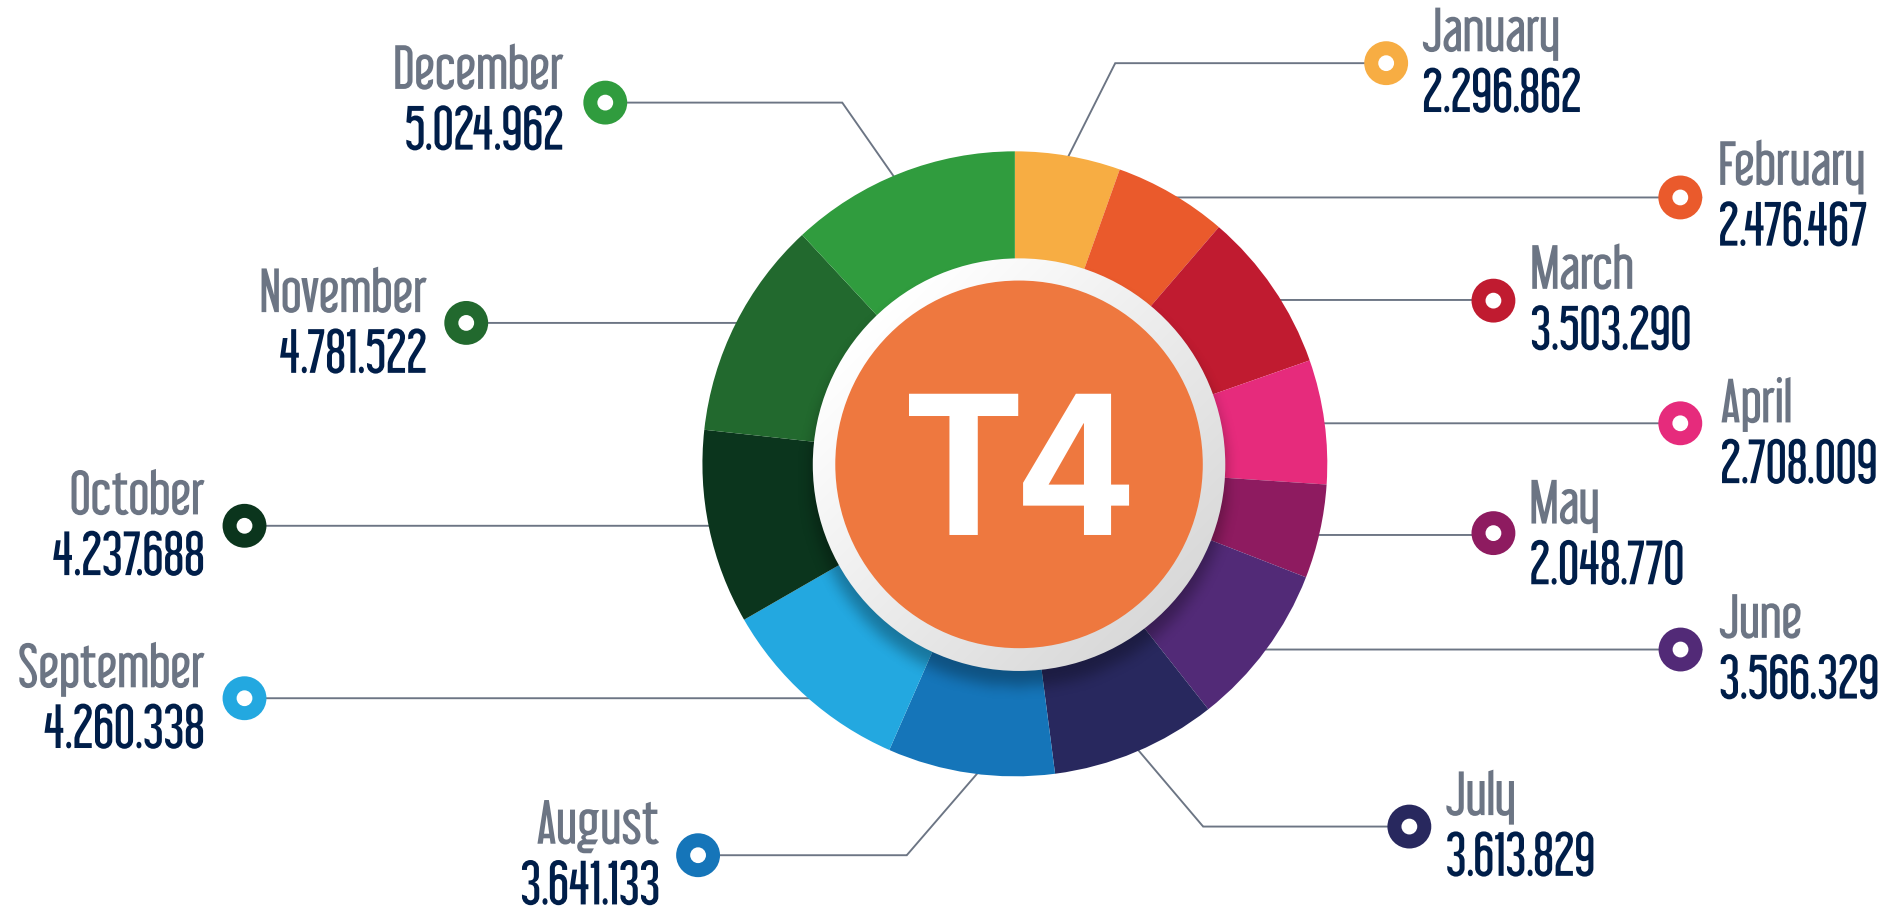

Line Based Monthly Passenger Figures in 2021

T4 Topkapi - Mescid-i Selam Tram Line

January February March April May June July August September October November December